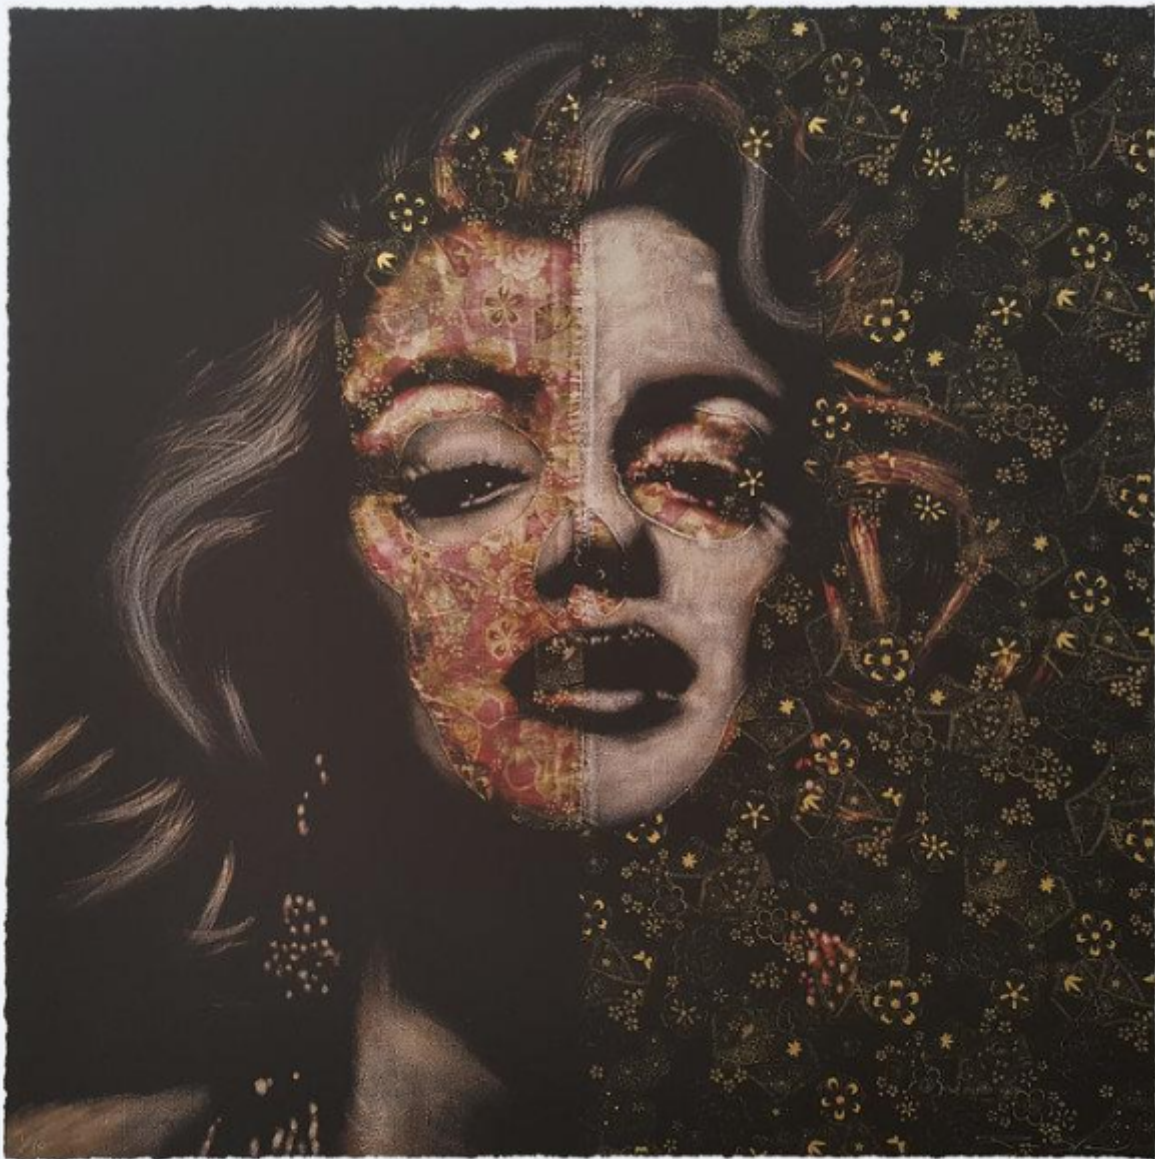

Hel - Framed  
Pam Glew

£625

REF: 2956

Height: 74 cm (29.1")

Width: 74 cm (29.1")

## Description

Conservation Framed with AR70 Glass.

Hand embellished piece on 310gsm cotton rag paper, released exclusively with the Art of Protest Gallery as part of the 'Dark Tales' collection.

ED. /10