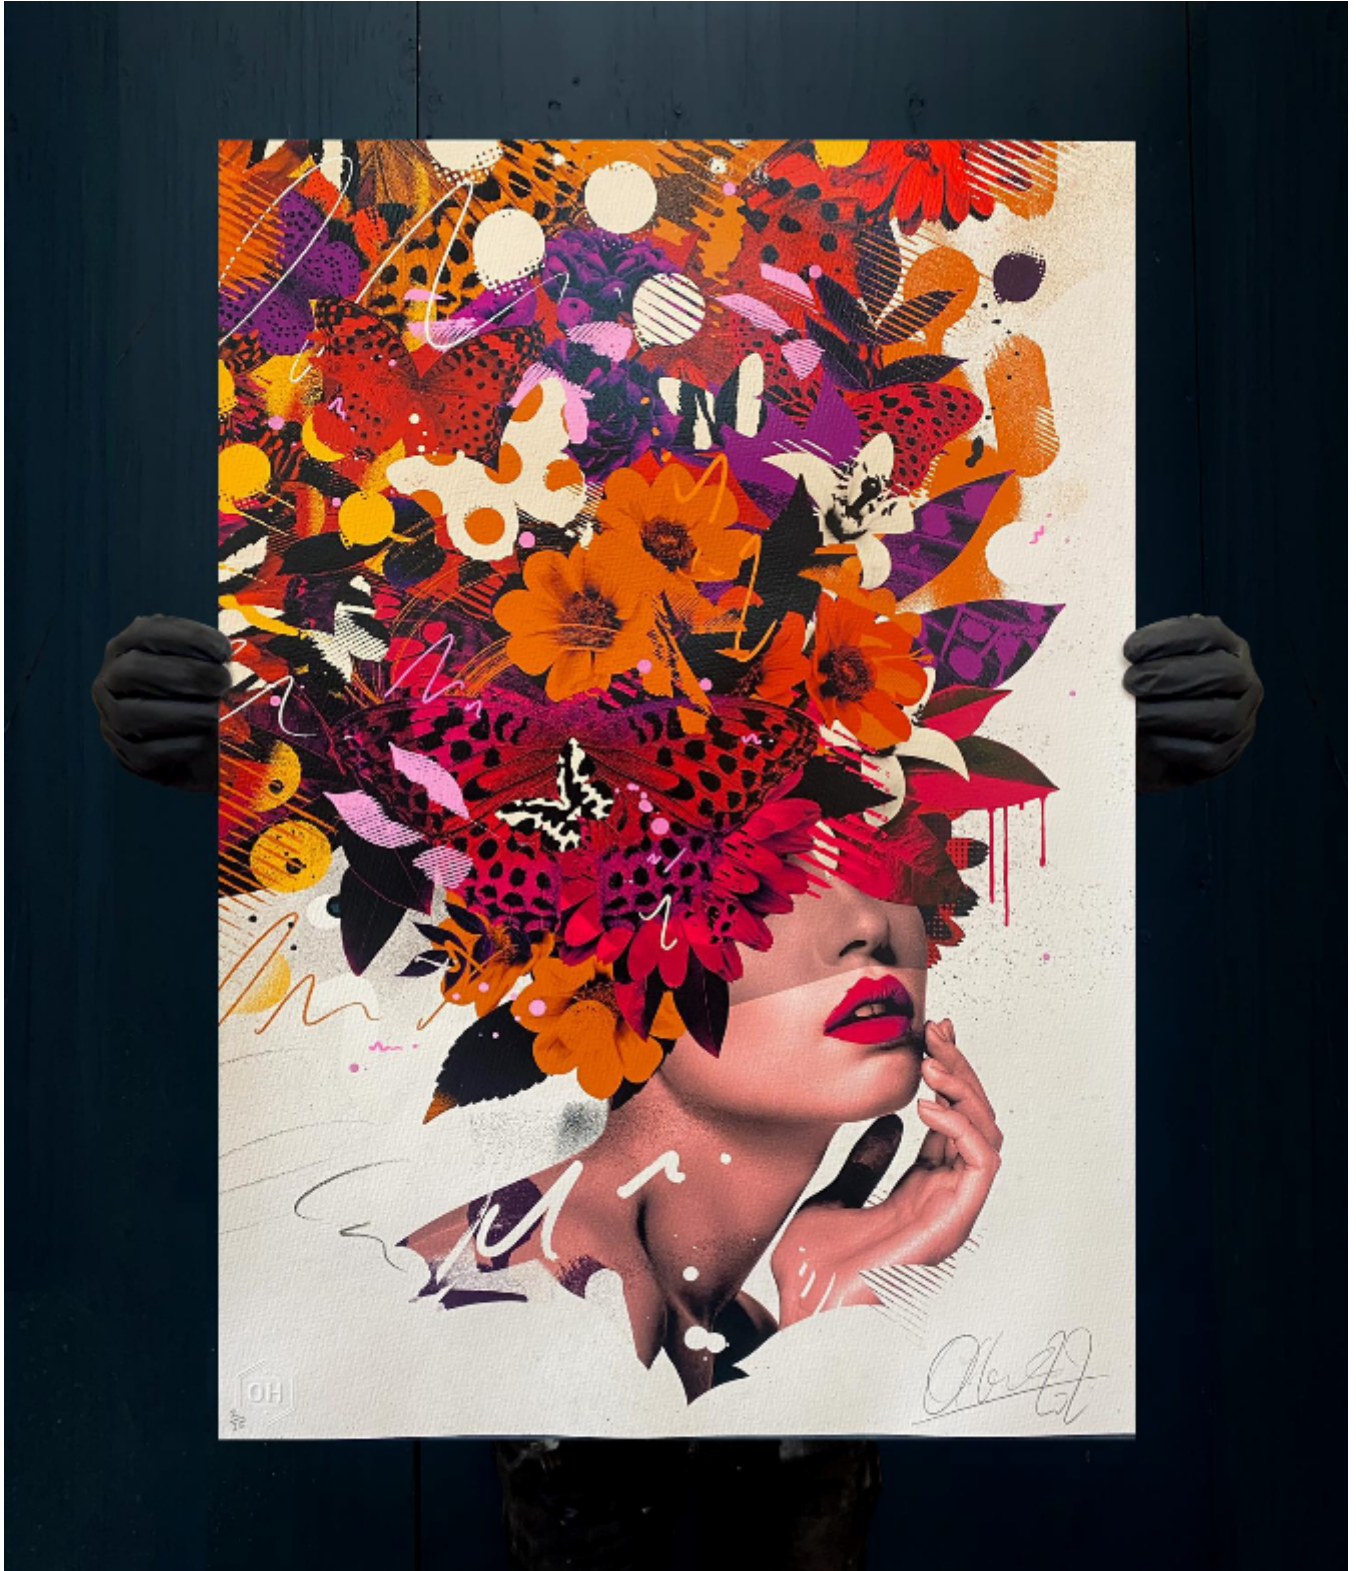

The Beholder
Olly Howe

£225

REF: 1742

Height: 72 cm (28.3")

Width: 50 cm (19.7")

Description

Archival pigment inks on 320g acid free fine art paper. Hand finished with spray paint, acrylic & varnish.

ED. /25