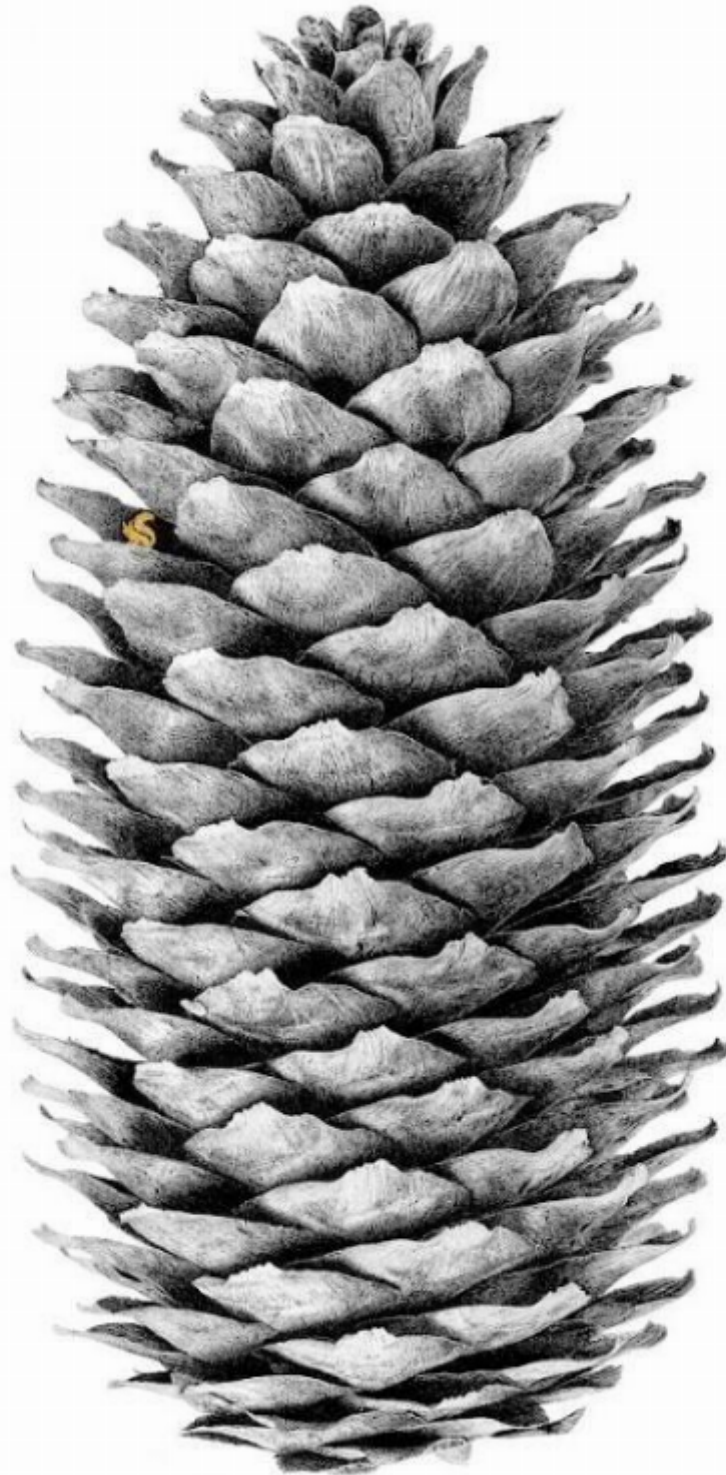

Red's House Gold Squirrel SE Ed. 2/10 - Framed
CJP

£495

REF: 2570

Height: 84.5 cm (33.3")

Width: 68 cm (26.8")

Description

Conservation Framed with AR70 Glass.

Giclee On Somerset Rag 308gsm, made from 100% cotton fibre using a traditional mould machine with hand embellished 24k gold squirrel.