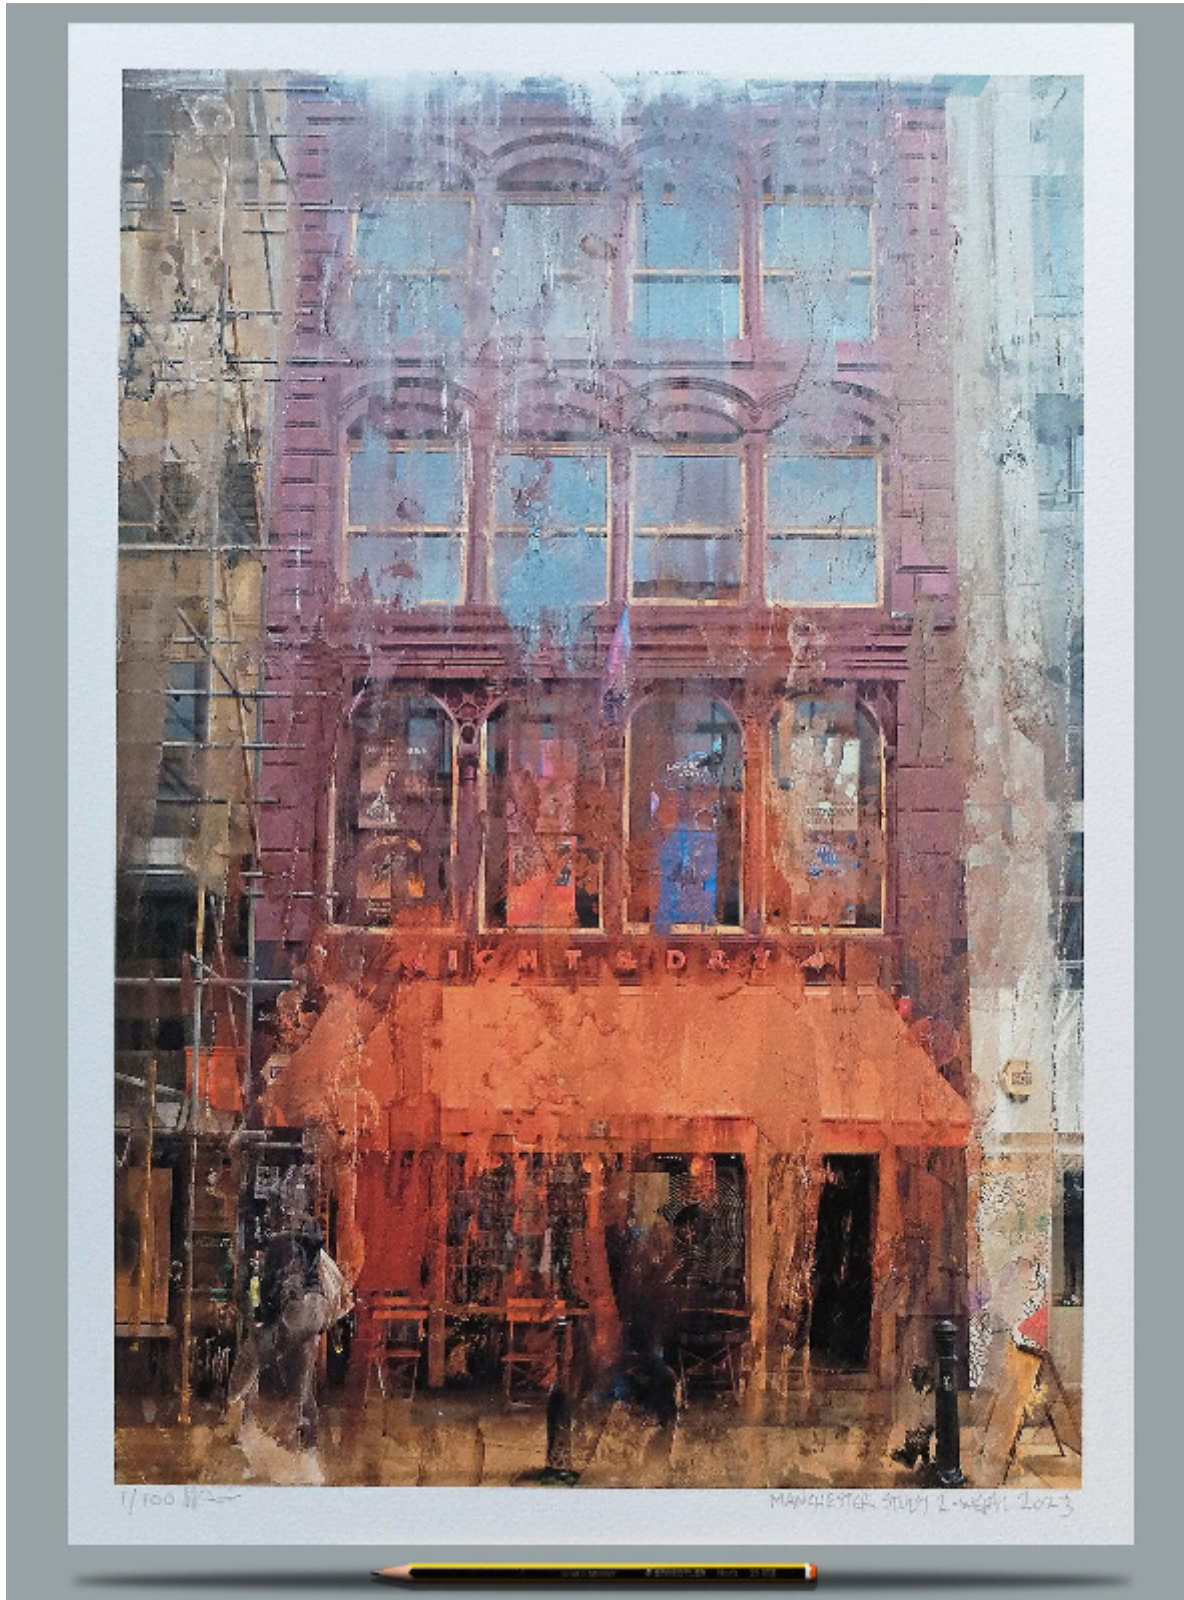

Manchester Study II - A3 - Framed

Wefail

£125

REF: 3679

Height: 54 cm (21.3")

Width: 43 cm (16.9")

## Description

Study of Night & Day Cafe, Manchester.

A3 giclée print with Claria dye based ink on textured 210gsm Hahnemühle Albrecht Durer paper.

Signed by the Artist.