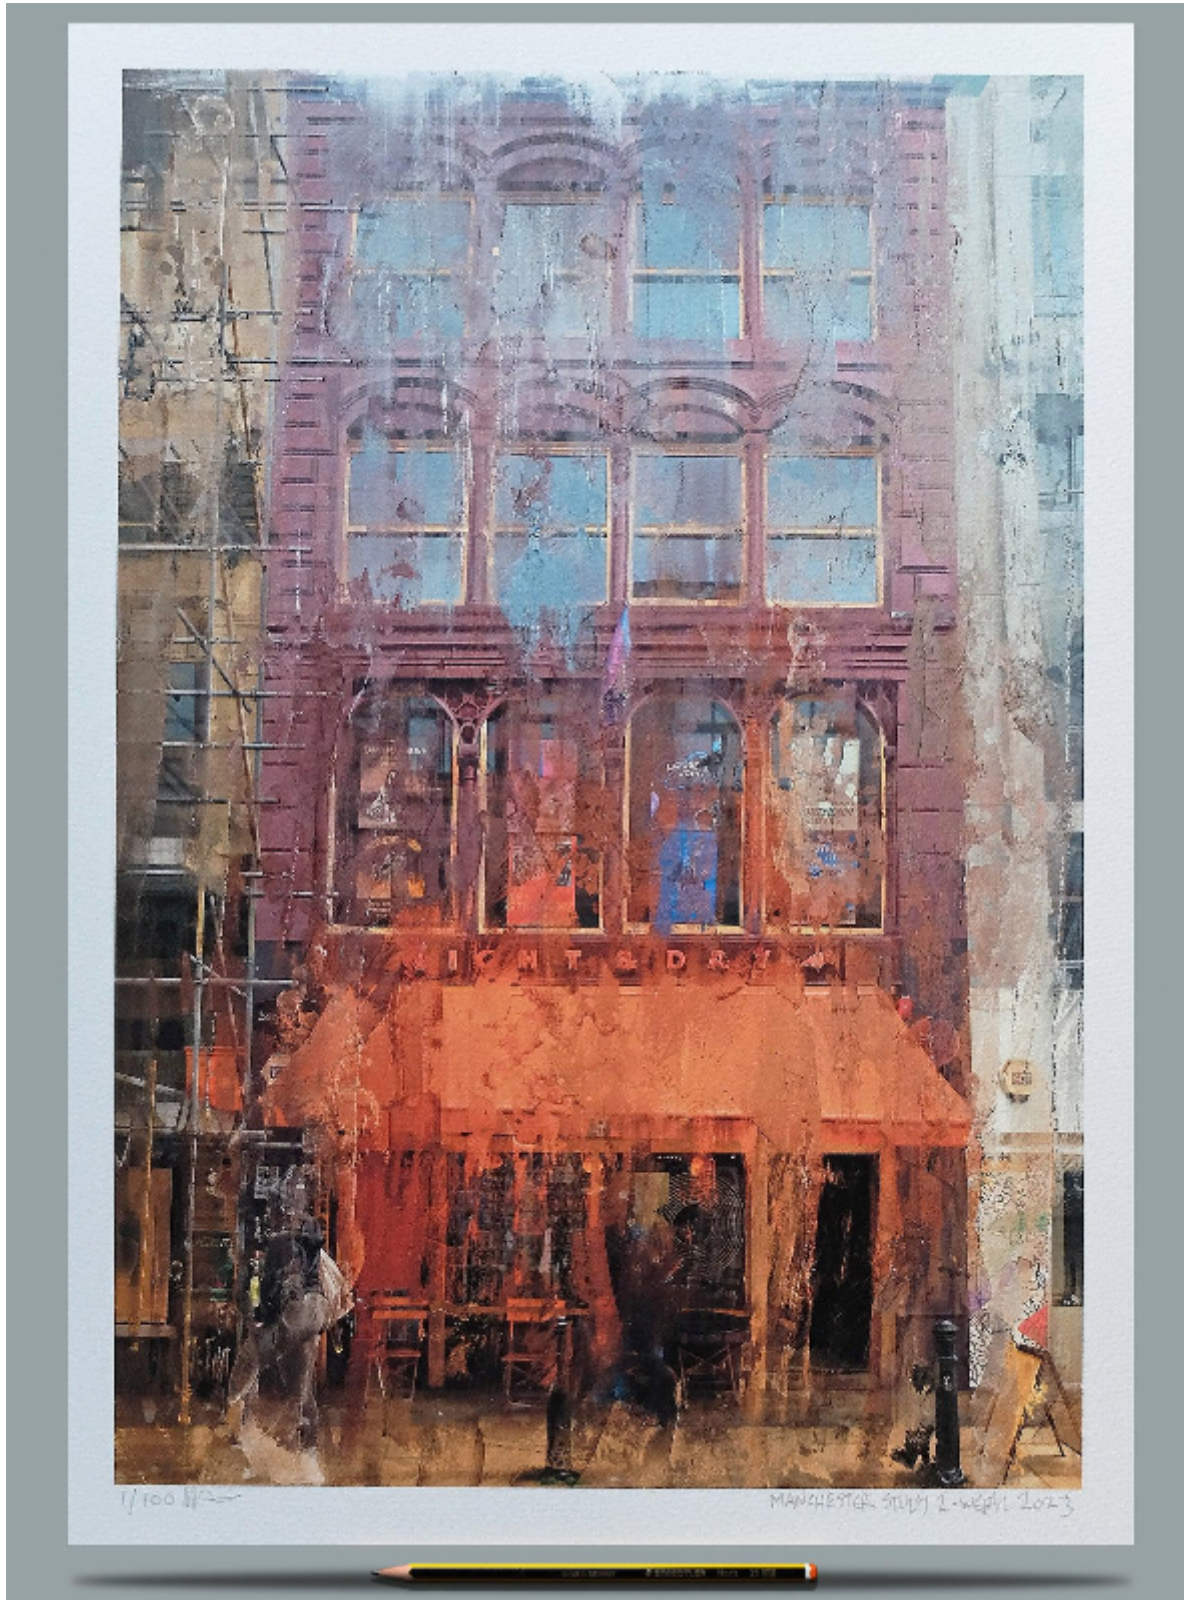

Manchester Study II - A3 - Framed

Wefail

£125

REF: 3504

Height: 42 cm (16.5")

Width: 29.7 cm (11.7")

Description

Study of Night & Day Cafe, Manchester.

A3 giclée print with Claria dye based ink on textured 210gsm Hahnemühle Albrecht Durer paper.

Signed by the Artist.