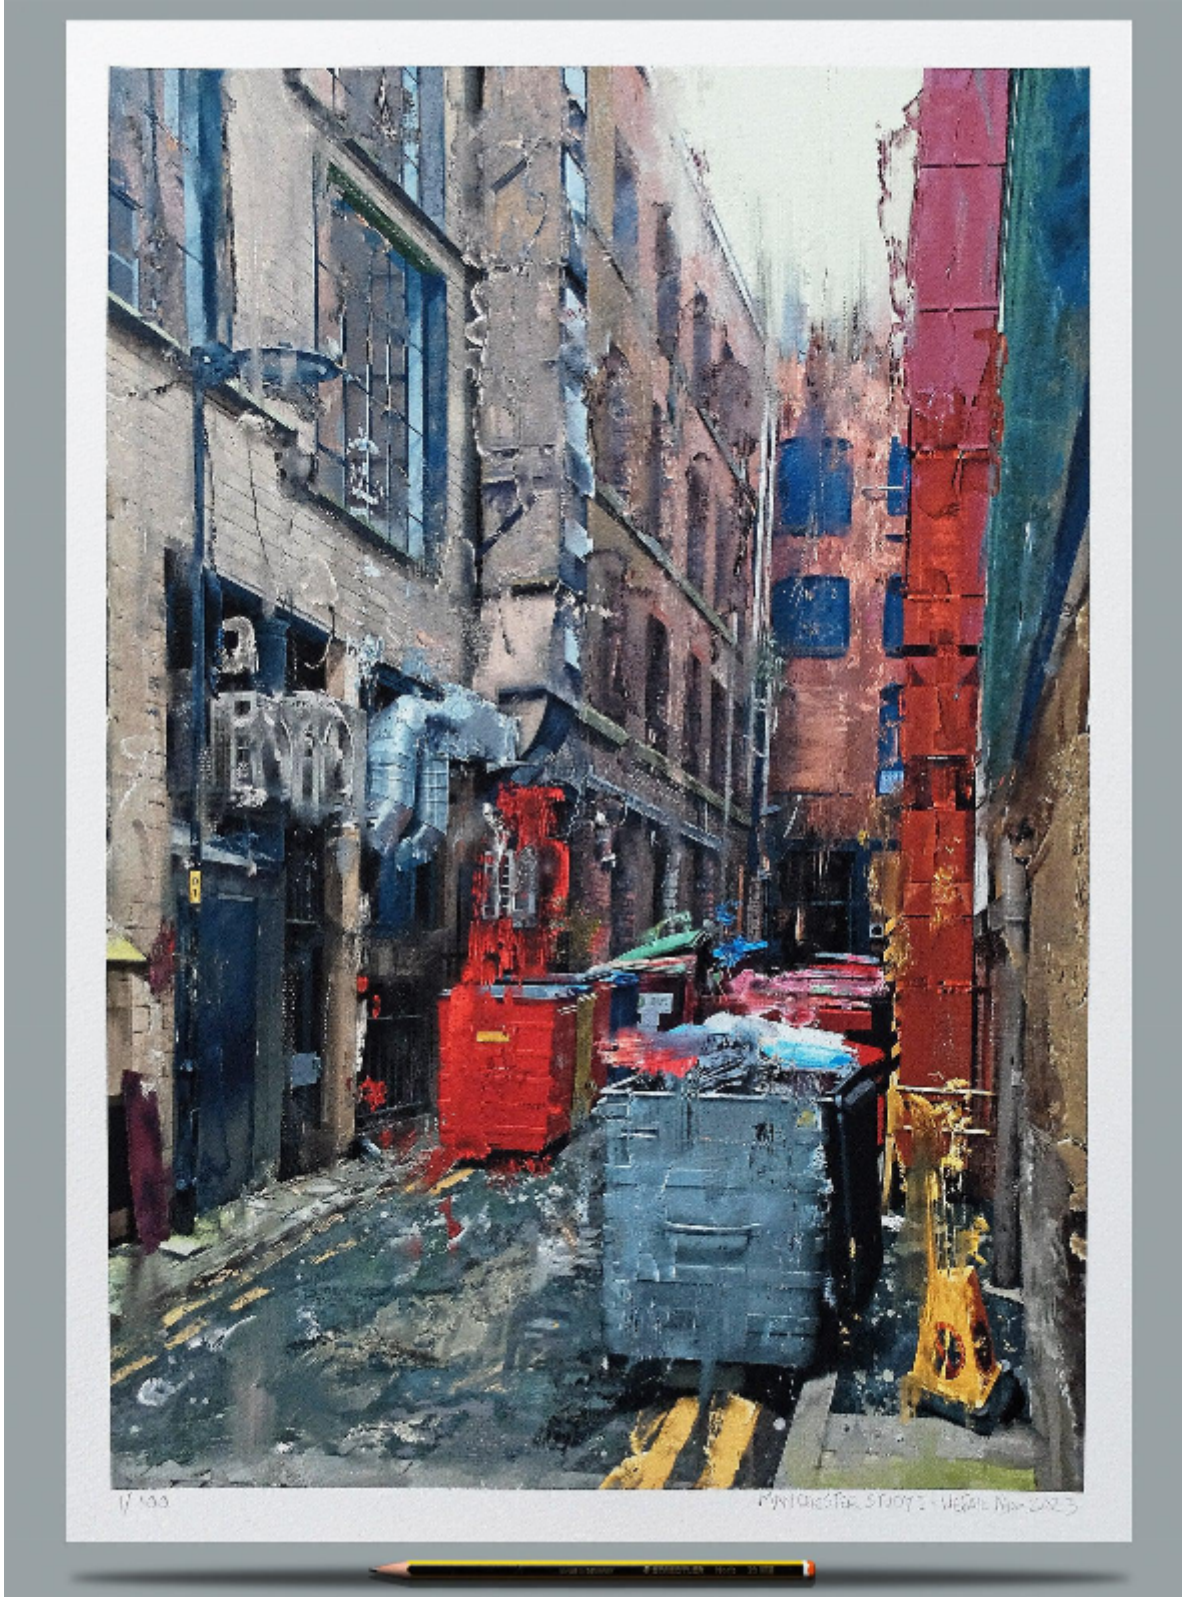

Manchester Study I - A4 - Framed

Wefail

£95

REF: 3924

Height: 39 cm (15.4")

Width: 30 cm (11.8")

Description

Conservation Framed with AR70 Glass.

Study of County St, Manchester.

A4 giclée print with Claria dye based ink on textured 210gsm Hahnemühle Albrecht Durer paper.

Signed by the Artist.