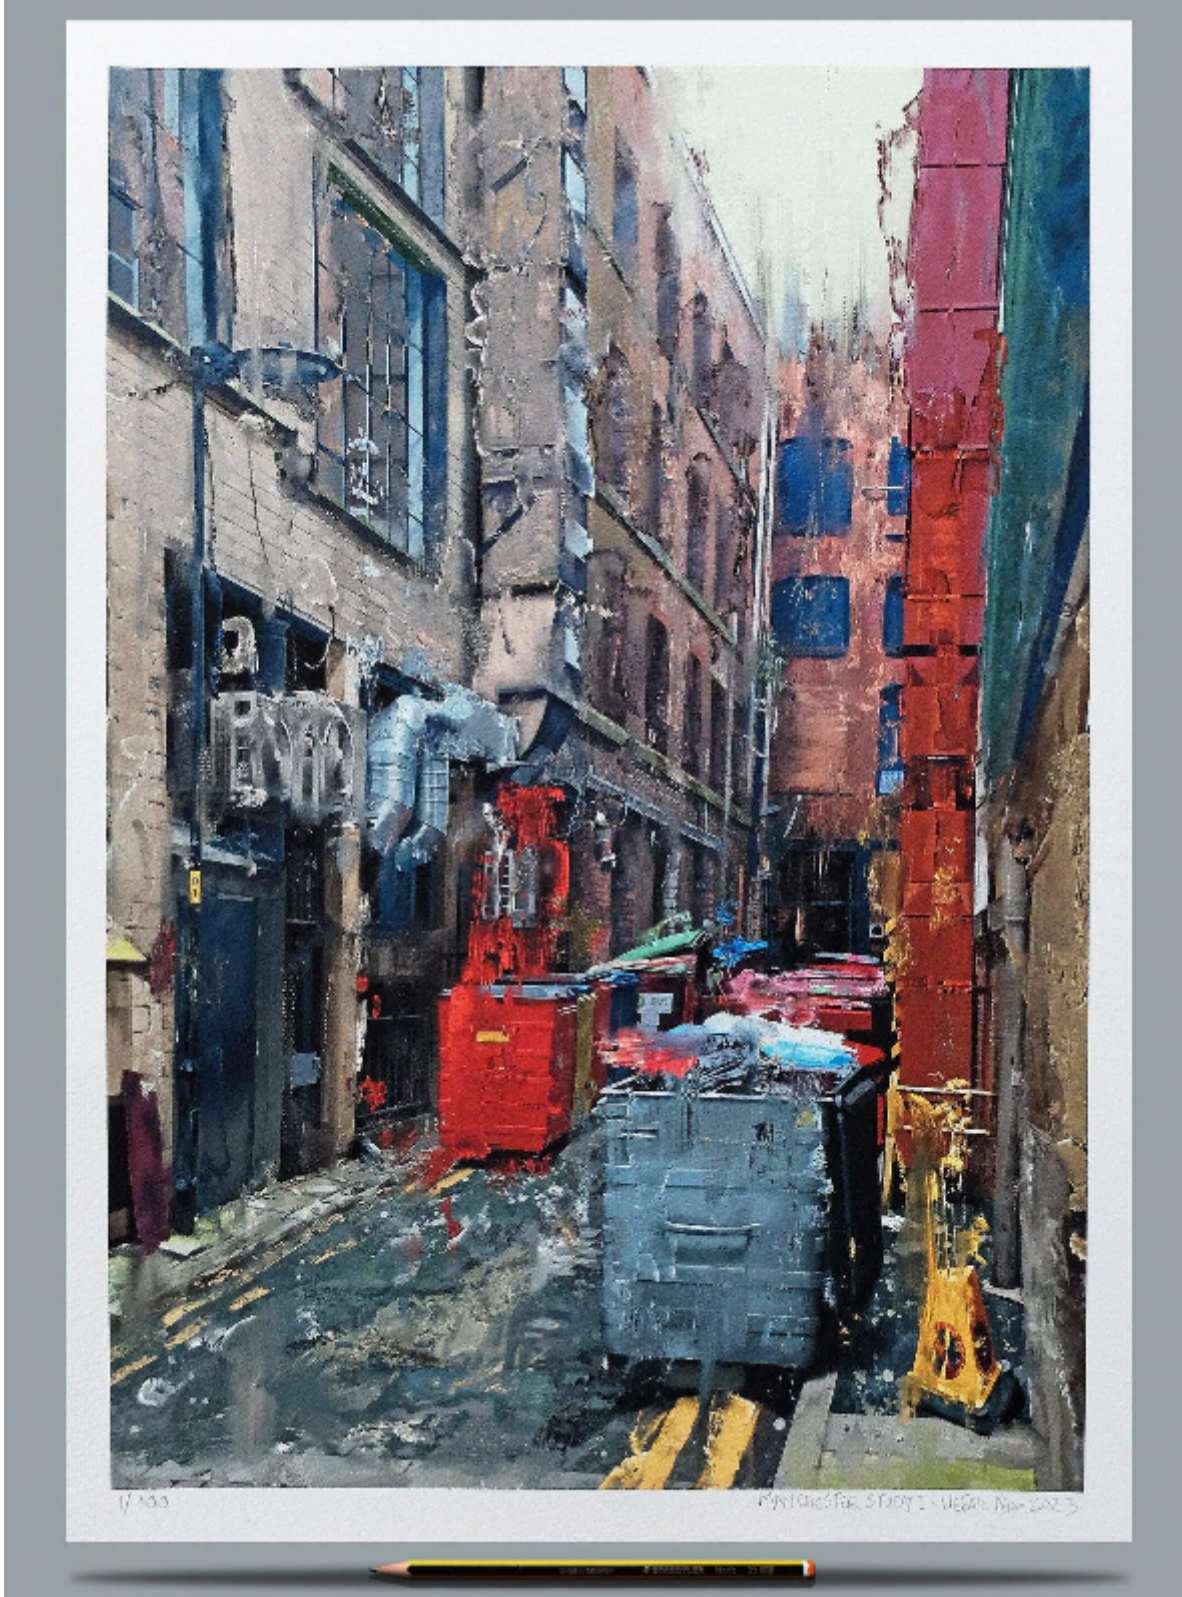

Manchester Study I - A3 - Framed

Wefail

£125

REF: 3683

Height: 56 cm (22")

Width: 42 cm (16.5")

Description

Conservation Framed with AR70 Glass.

Study of County St, Manchester.

A3 giclée print with Claria dye based ink on textured 210gsm Hahnemühle Albrecht Durer paper.

Signed by the Artist.