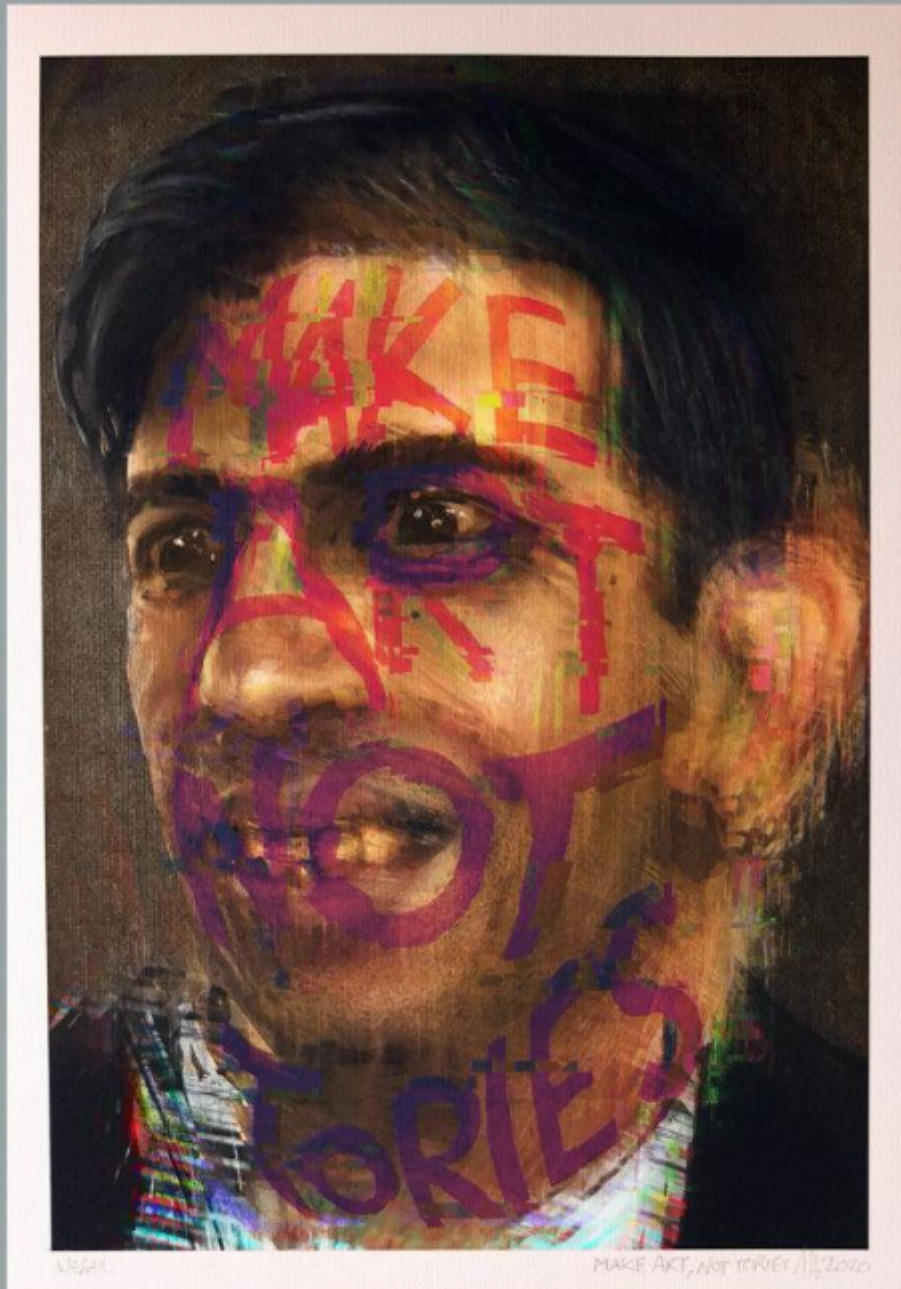

Make Art Not Tories

Wefail

£50

REF: 1380

Height: 42 cm (16.5")

Width: 30 cm (11.8")

## Description

Portrait of Rishi Sunak.

A3 giclée print with dye based inks on textured 210gsm Hahnemühle Albrecht Durer paper meaning it will not fade or oxidise.

ED. /250

Signed by the Artist.