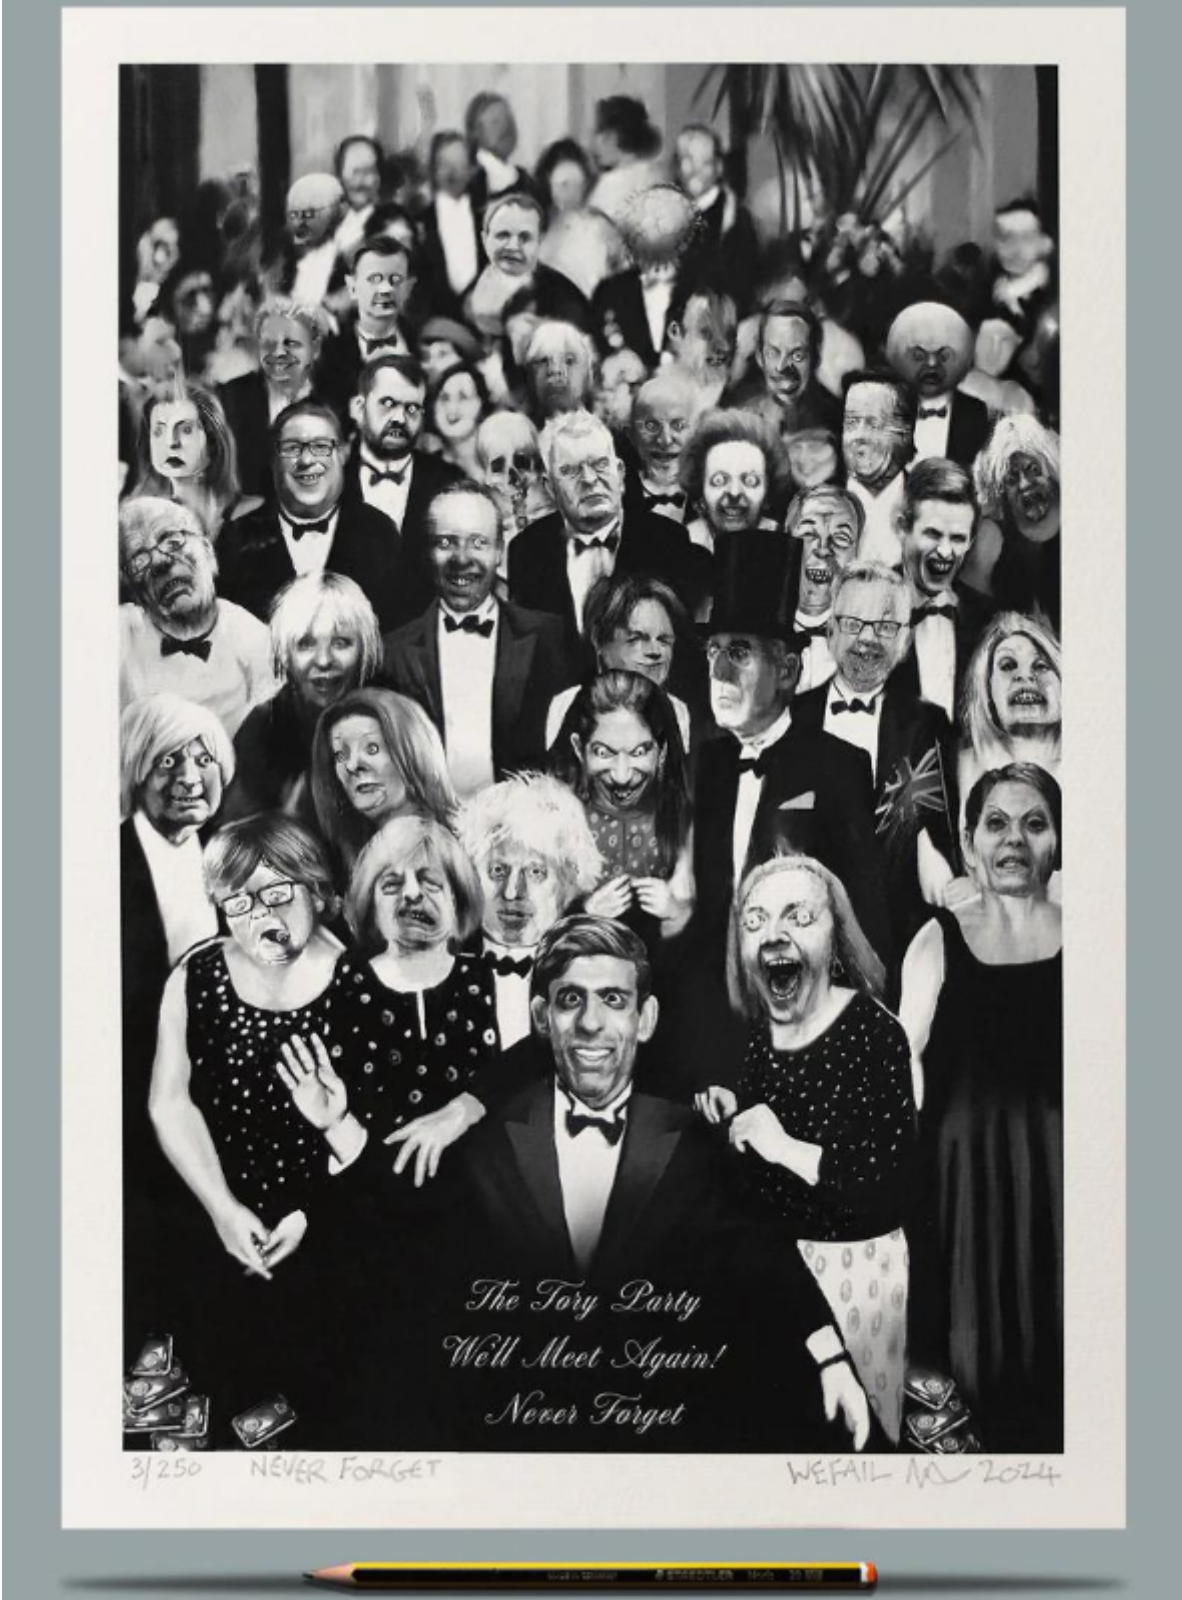

Never Forget
Wefail

£50

REF: 3059

Height: 42 cm (16.5")

Width: 30 cm (11.8")

Description

'Midnight brought us sweet romance. I know all my whole life through I'll be remembering you, whatever else I do.'

Never Forget

A3 giclée print with dye based inks on textured 210gsm Hahnemühle Albrecht Durer paper.

ED. /250

Signed by the Artist.