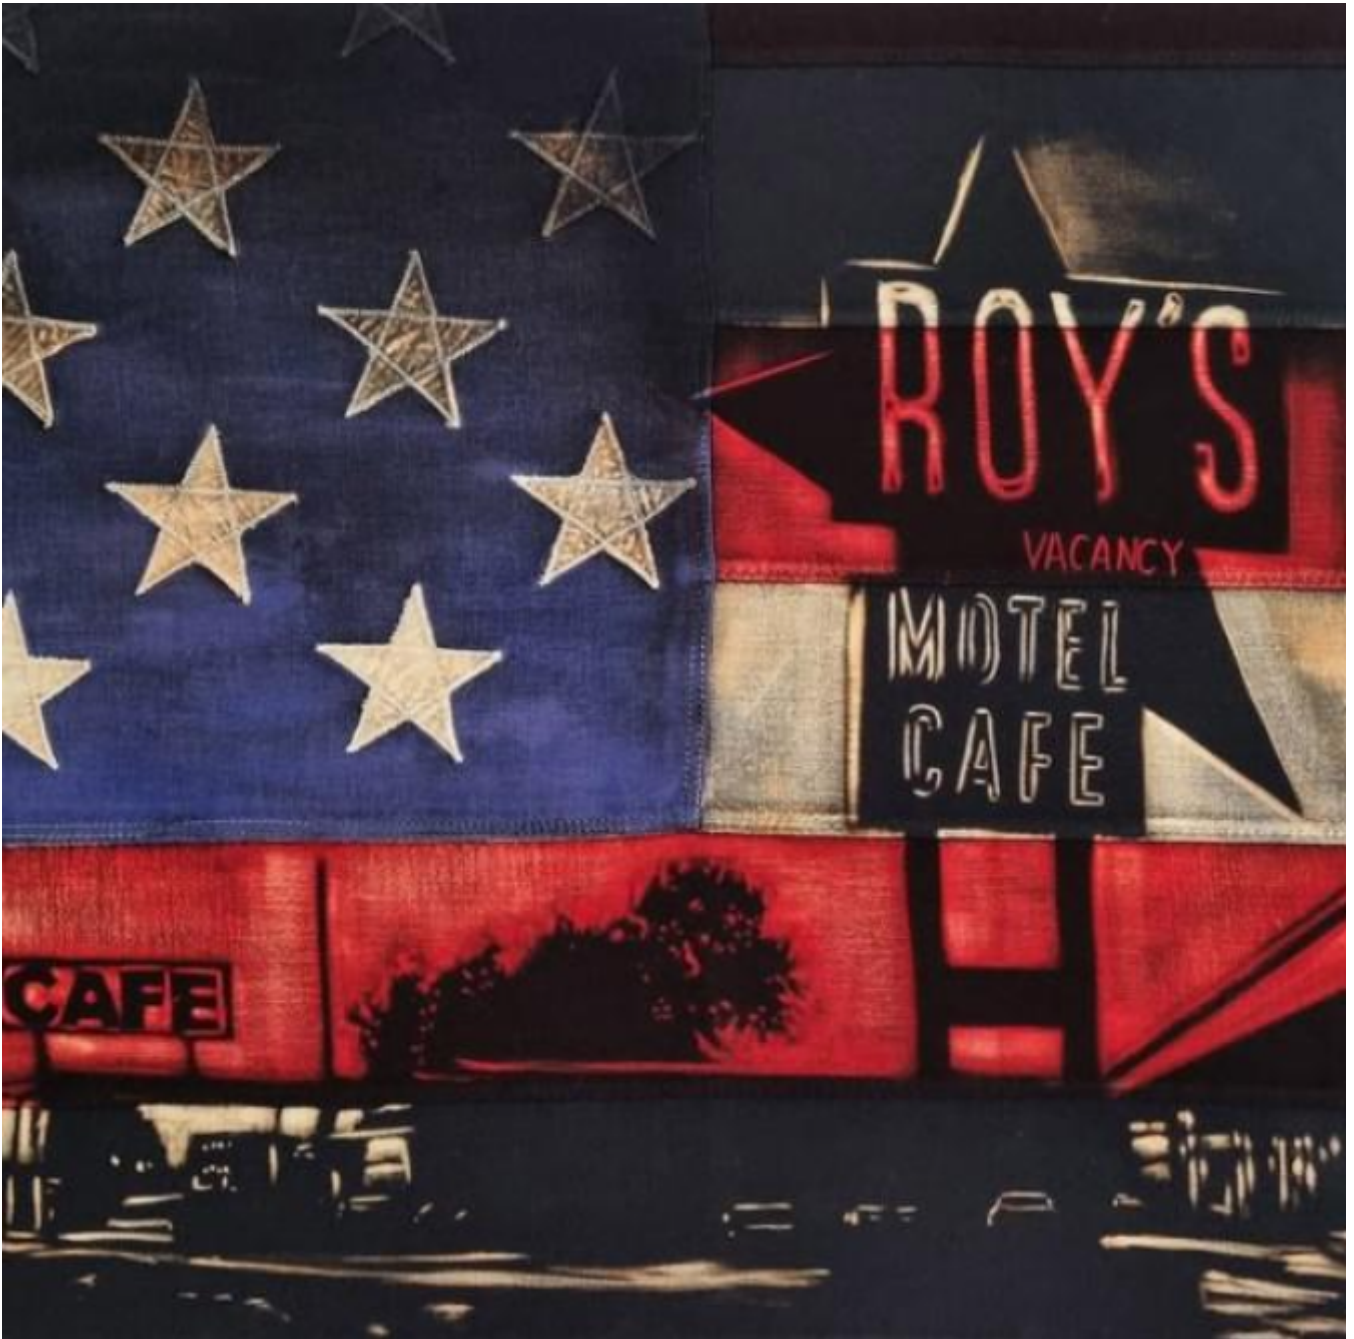

Roys - Framed

Pam Glew

£1,900

REF: 2541

Height: 79.5 cm (31.3")

Width: 65 cm (25.6")

## Description

Tray Framed in Black.

Dye and bleaching technique on vintage American flag.

'Own Art' Option Available - Contact the gallery for further information.