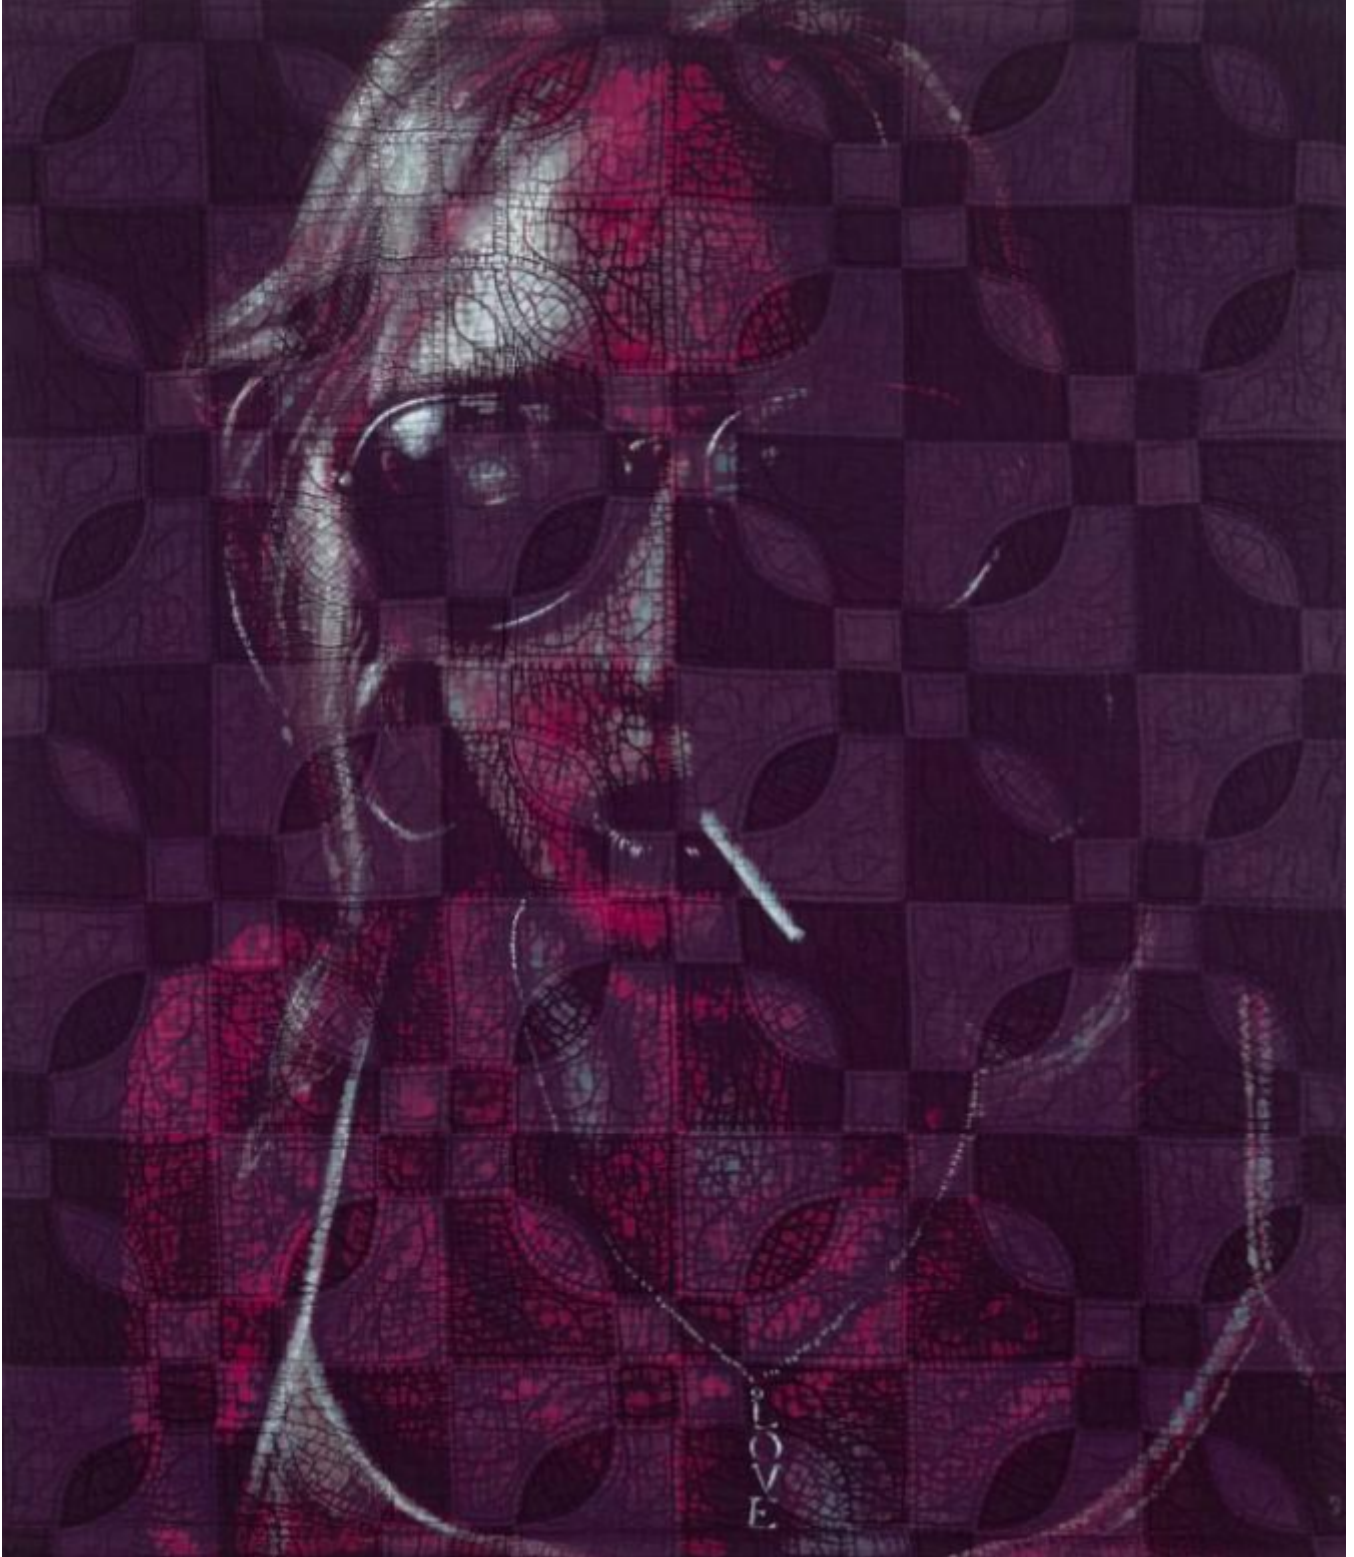

Love - Framed

Pam Glew

£2,700

REF: 2538

Height: 119 cm (46.9")

Width: 104 cm (40.9")

Description

Black frame, white behind flag and white fillet, standard glass.

Dye, bleach, Ink on vintage handmade 'Battenberg' quilt.

Model/ muse- Emily Bunclark

'Own Art' Option Available - Contact the gallery for further information.