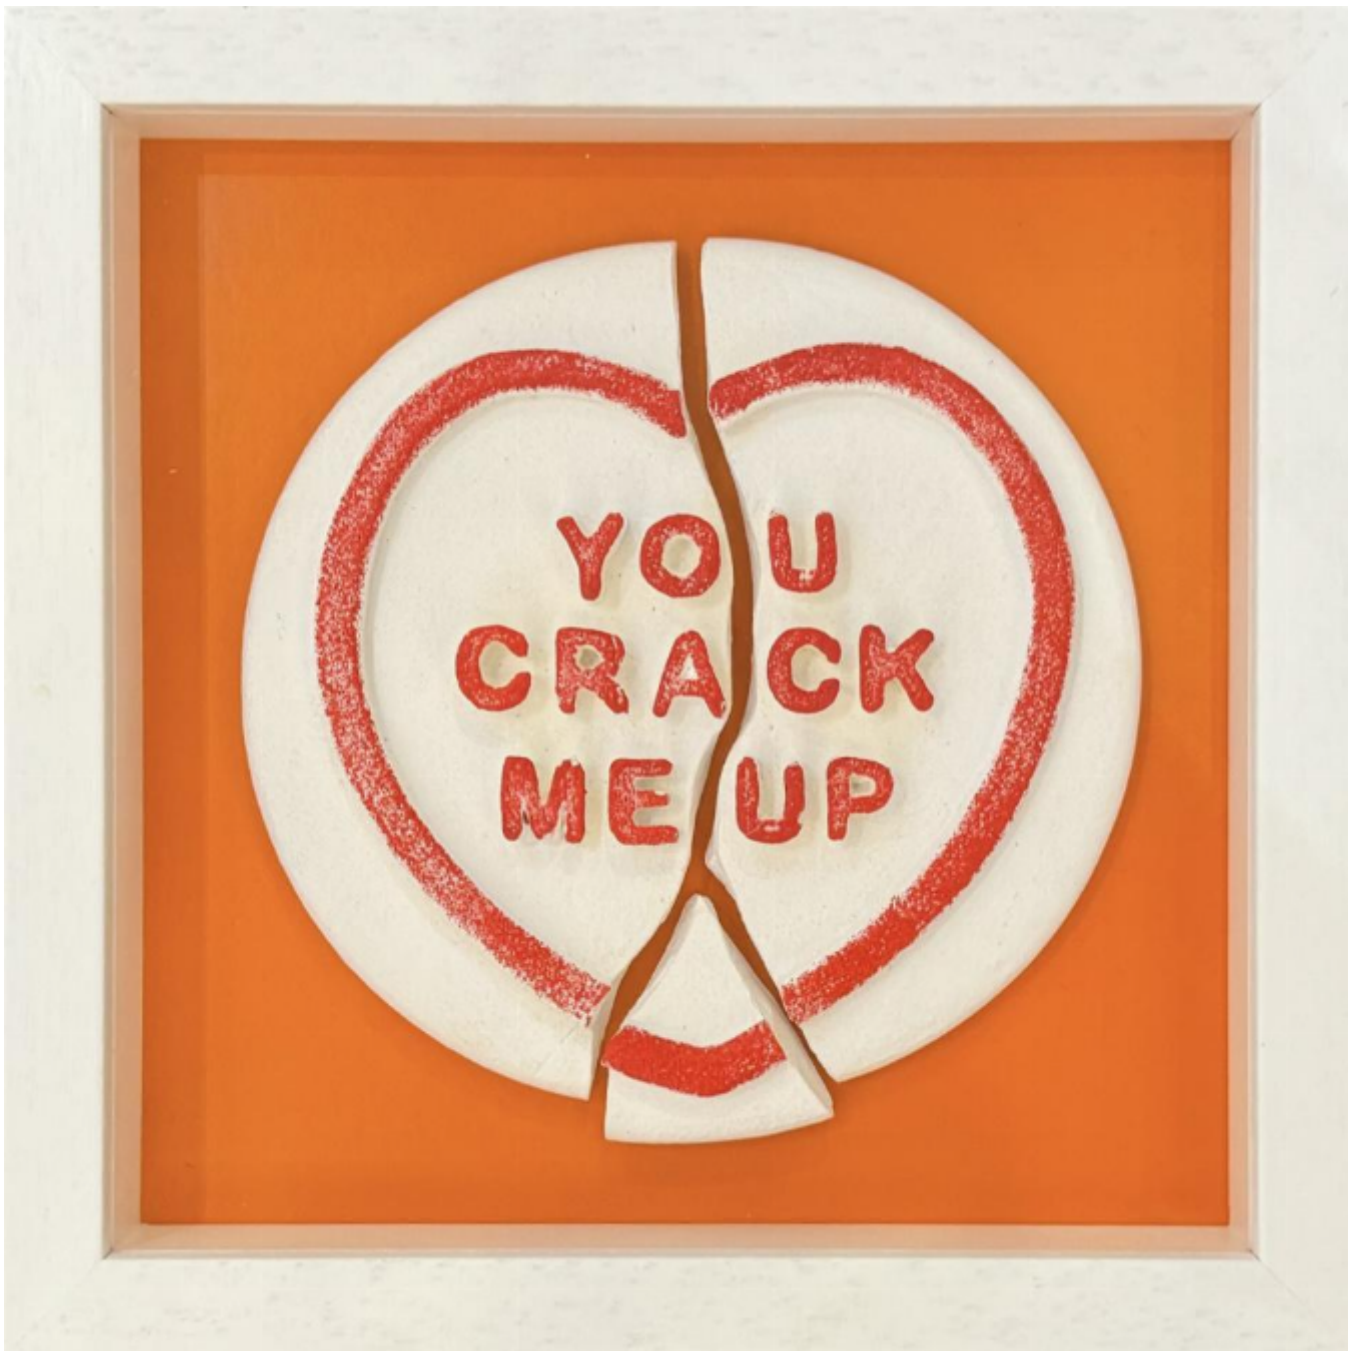

You Crack Me Up - Framed
Zeus

£295

REF: 3622

Height: 25 cm (9.8")

Width: 25 cm (9.8")

Description

A large pill, hand-moulded in plaster, painted and custom framed.

Signed by the Artist.