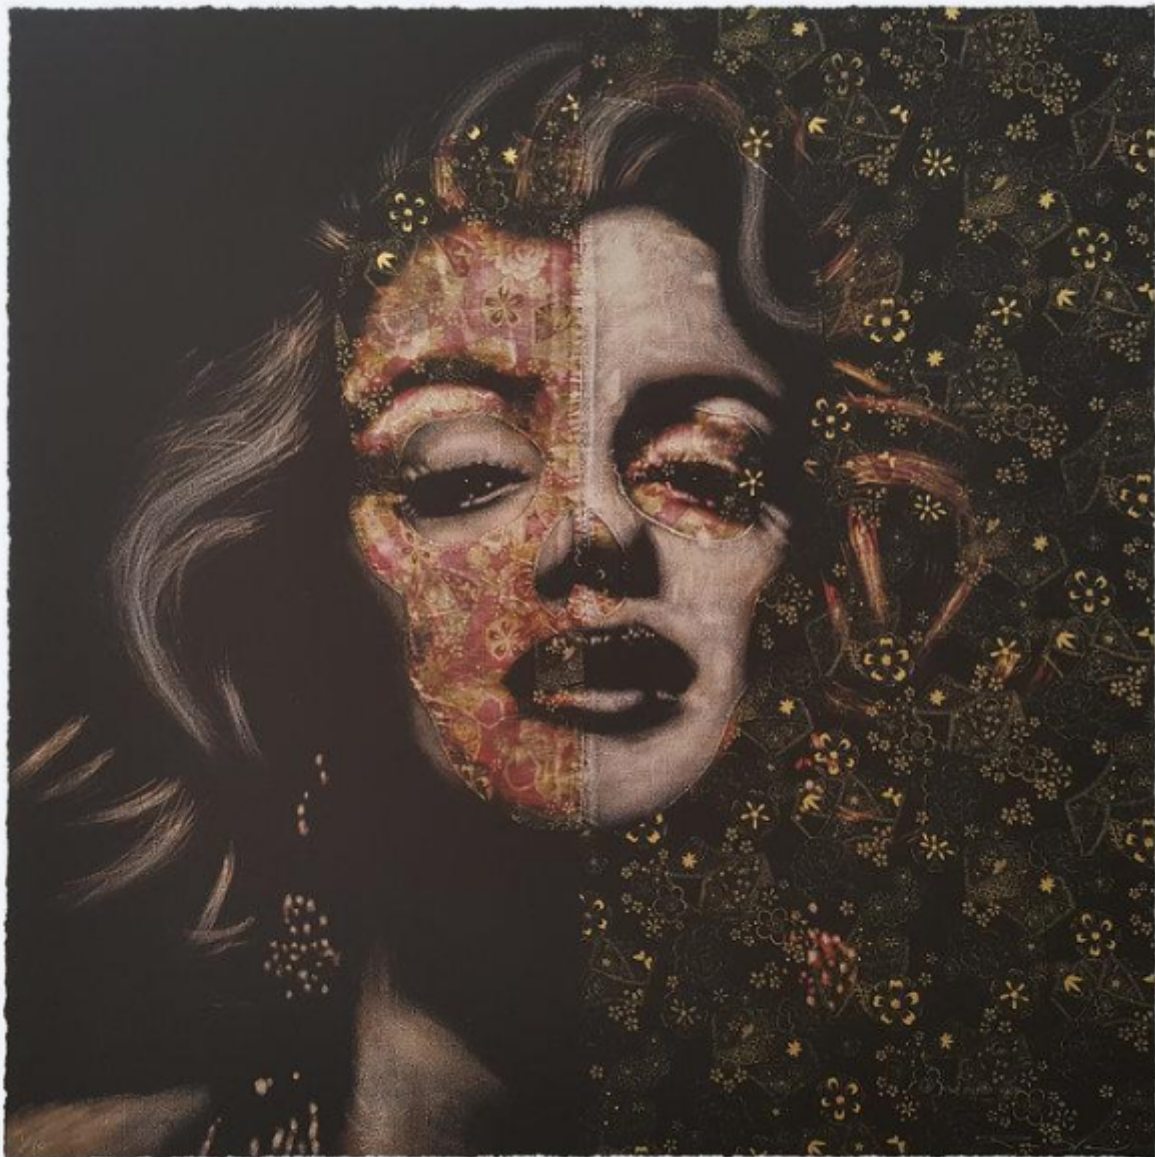

Hel - Framed
Pam Glew

£625

REF: 2956

Height: 74 cm (29.1")

Width: 74 cm (29.1")

Description

Conservation Framed with AR70 Glass.

Hand embellished piece on 310gsm cotton rag paper, released exclusively with the Art of Protest Gallery as part of the 'Dark Tales' collection.