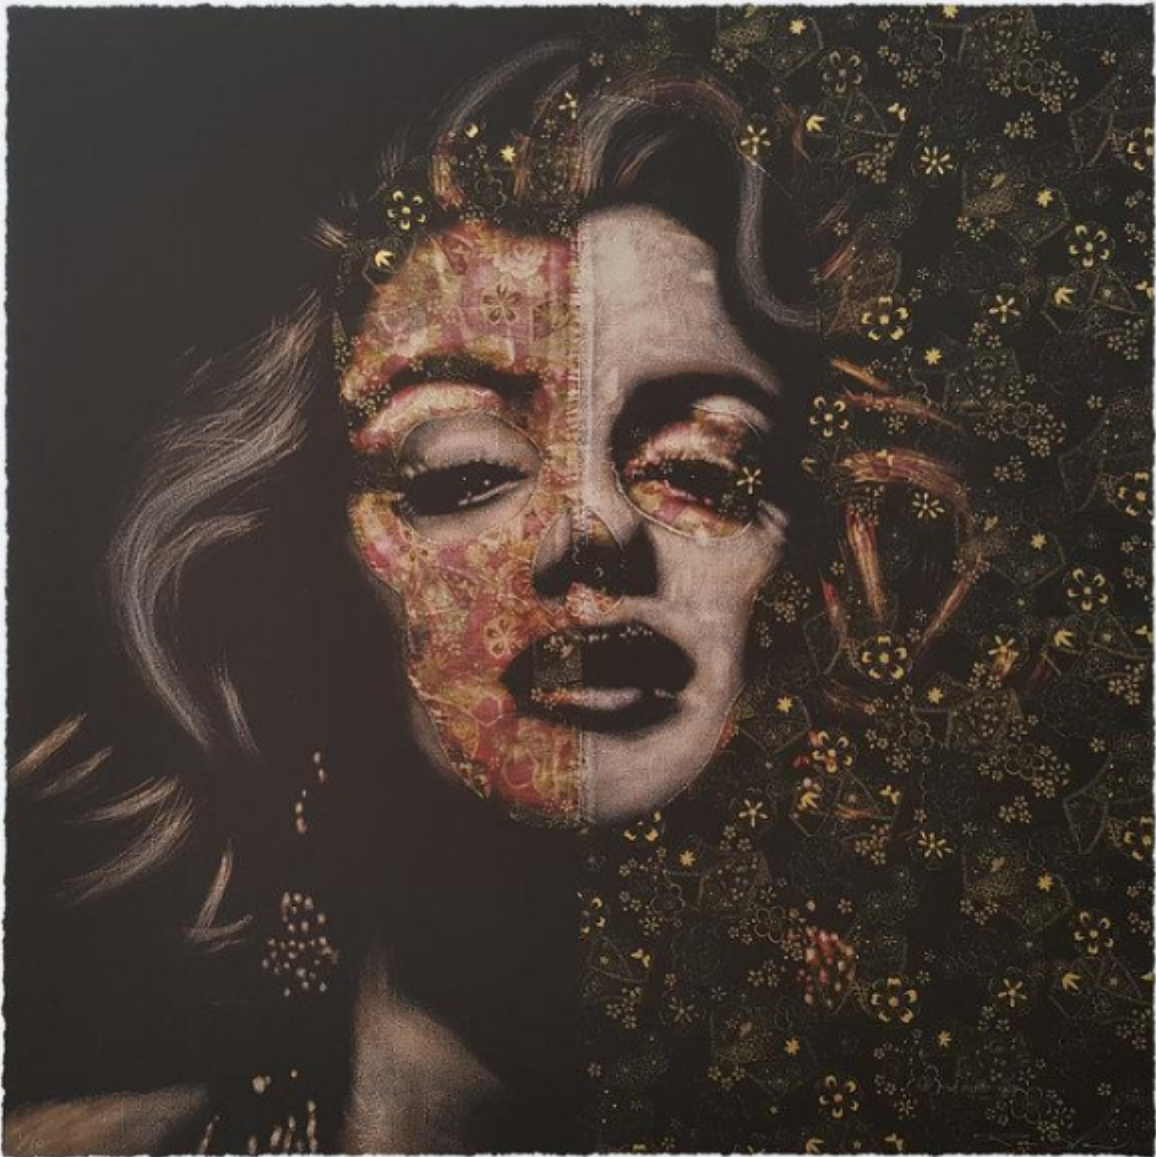

Hel
Pam Glew

£300

REF: 1573

Height: 50 cm (19.7")

Width: 50 cm (19.7")

Description

Hand embellished piece on 310gsm cotton rag paper, released exclusively with the Art of Protest Gallery as part of the 'Dark Tales' collection.