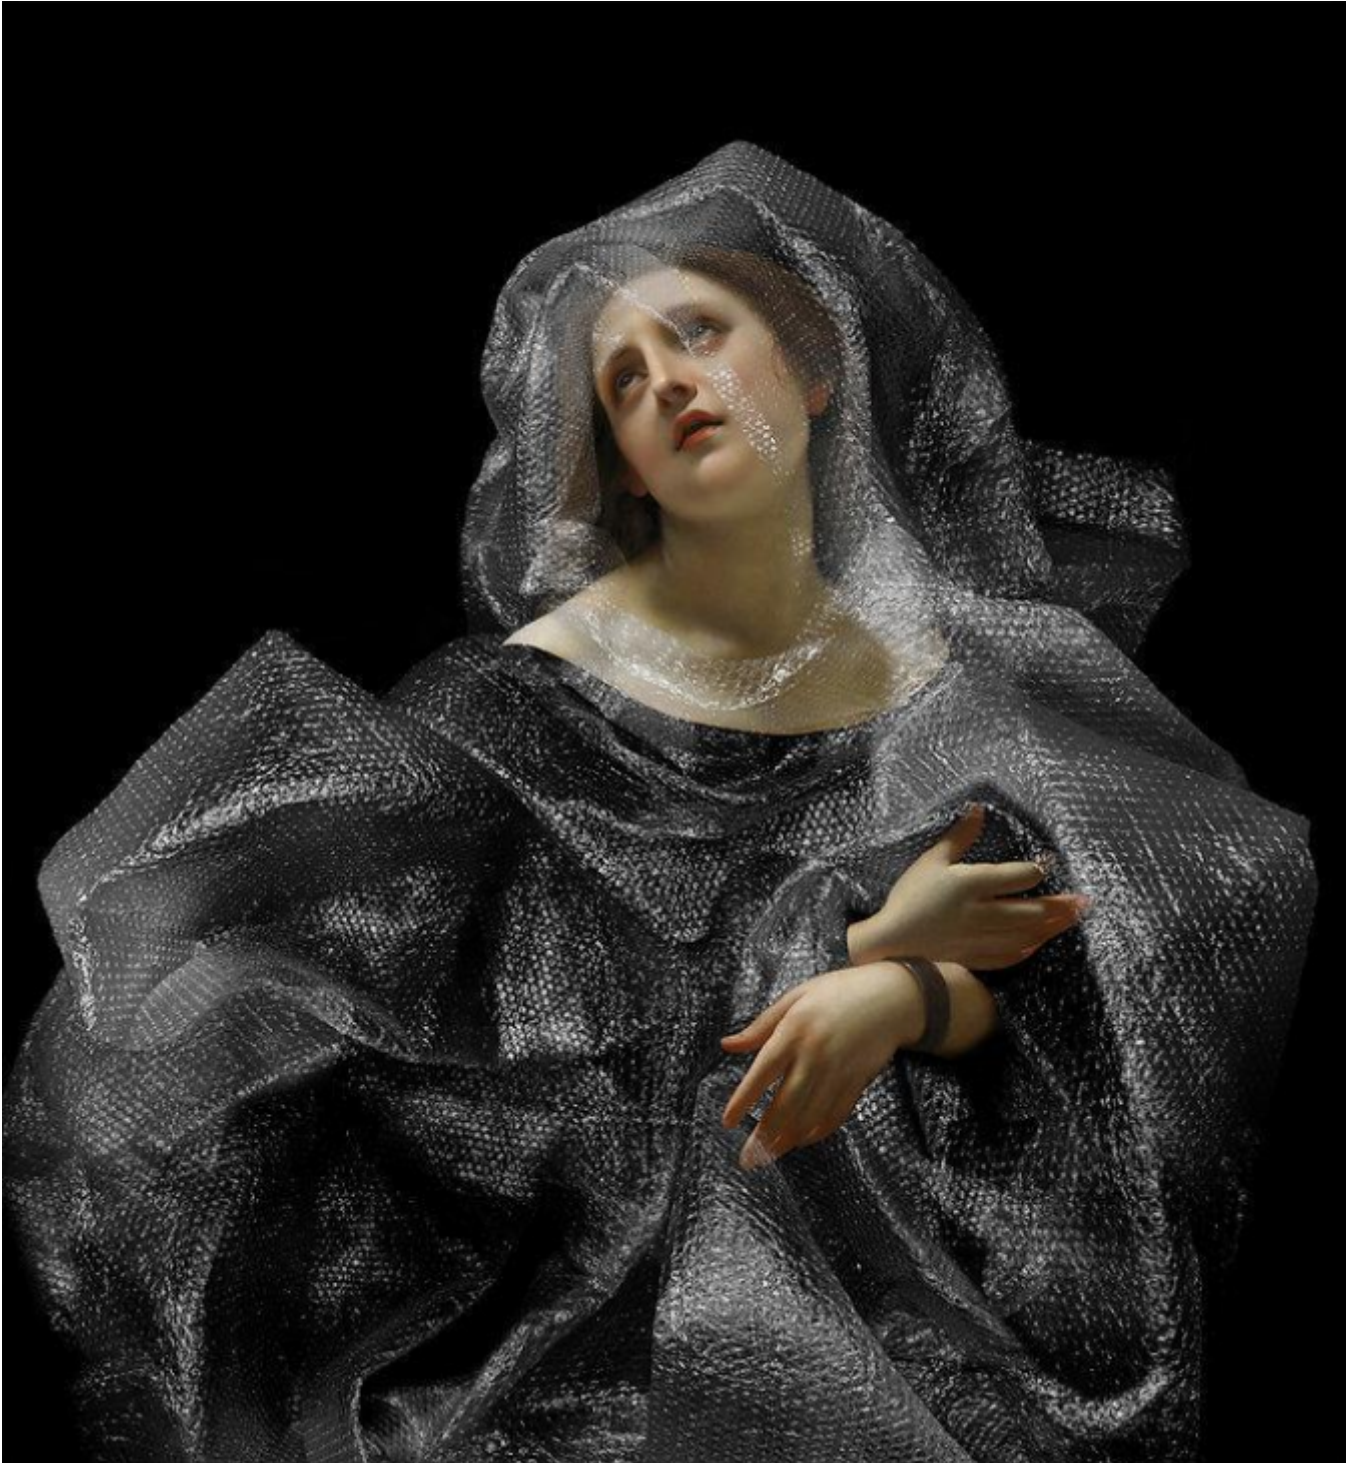

Thou Shalt Go Gently Into The Dark - Framed

Magnus Gjoen

£1,295

REF: 3987

Height: 75 cm (29.5")

Width: 70 cm (27.6")

Description

Conservation Framed with AR70 Glass.