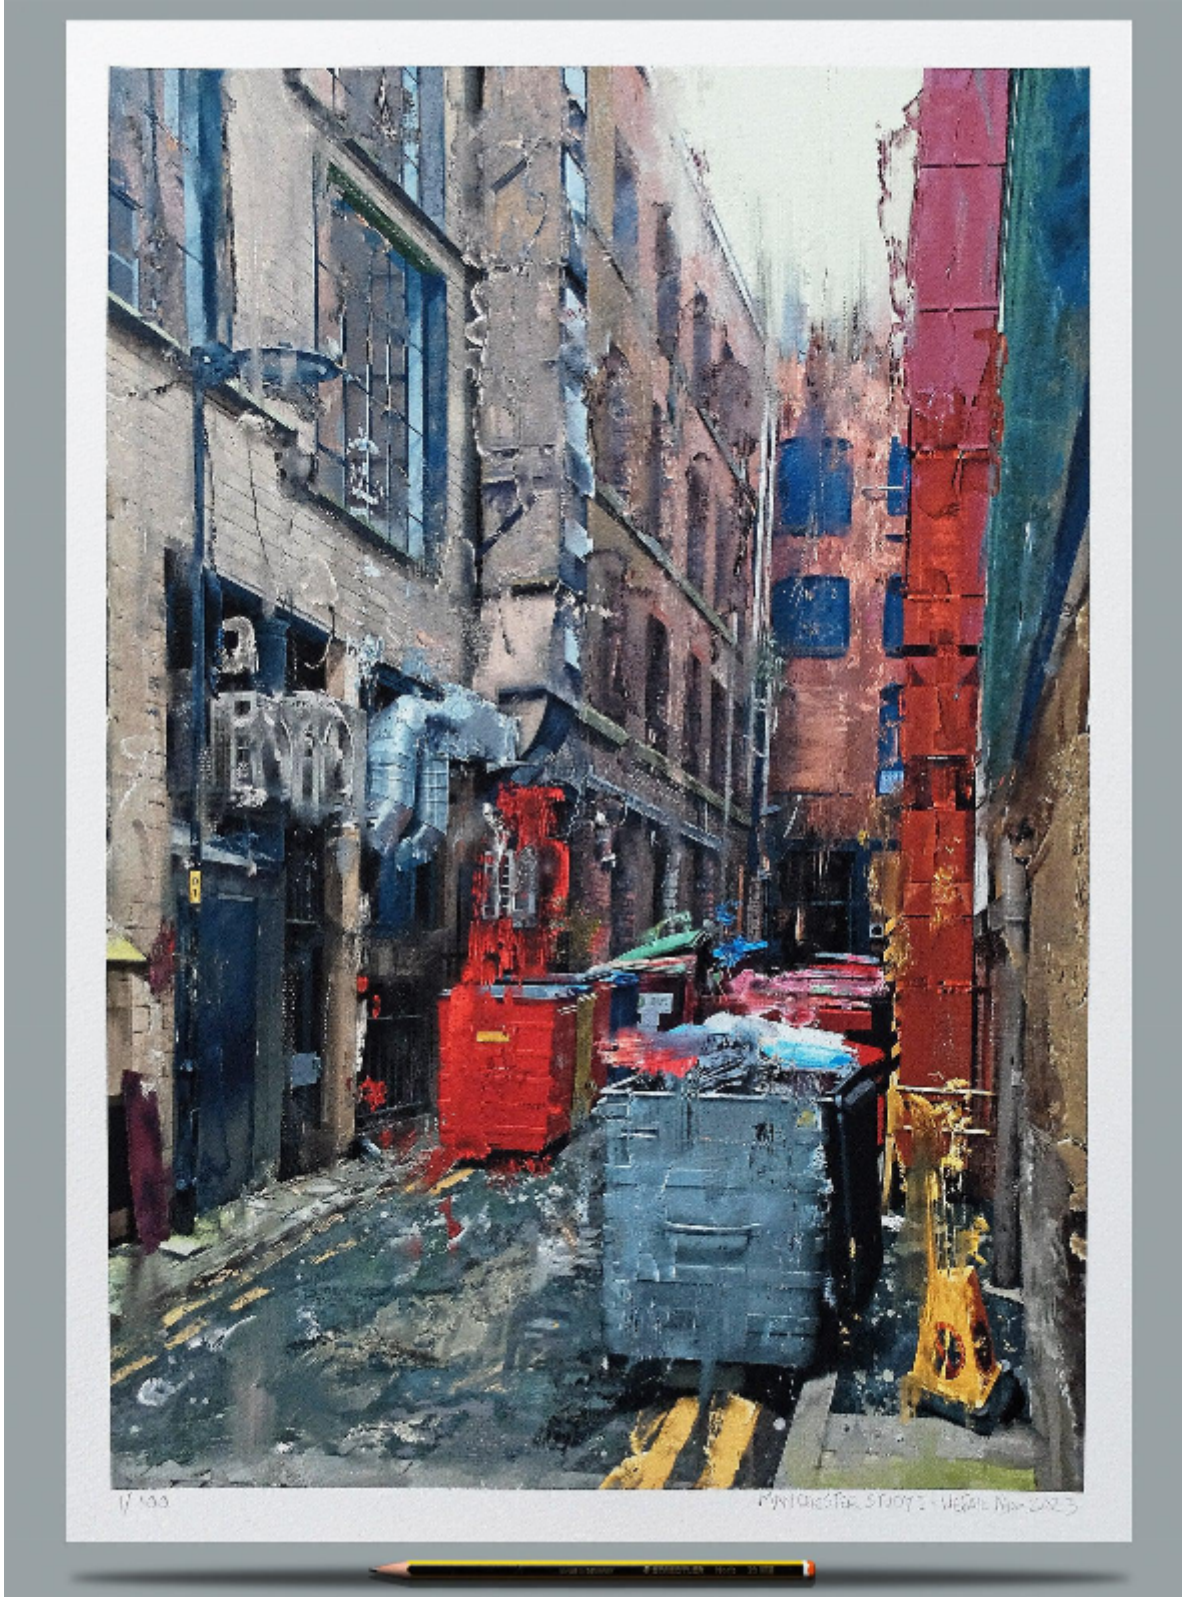

Manchester Study I - A4 - Framed

Wefail

£95

REF: 3924

Height: 39 cm (15.4")

Width: 30 cm (11.8")

## Description

Conservation Framed with AR70 Glass.

Study of County St, Manchester.

A4 giclée print with Claria dye based ink on textured 210gsm Hahnemühle Albrecht Durer paper.

Signed by the Artist.