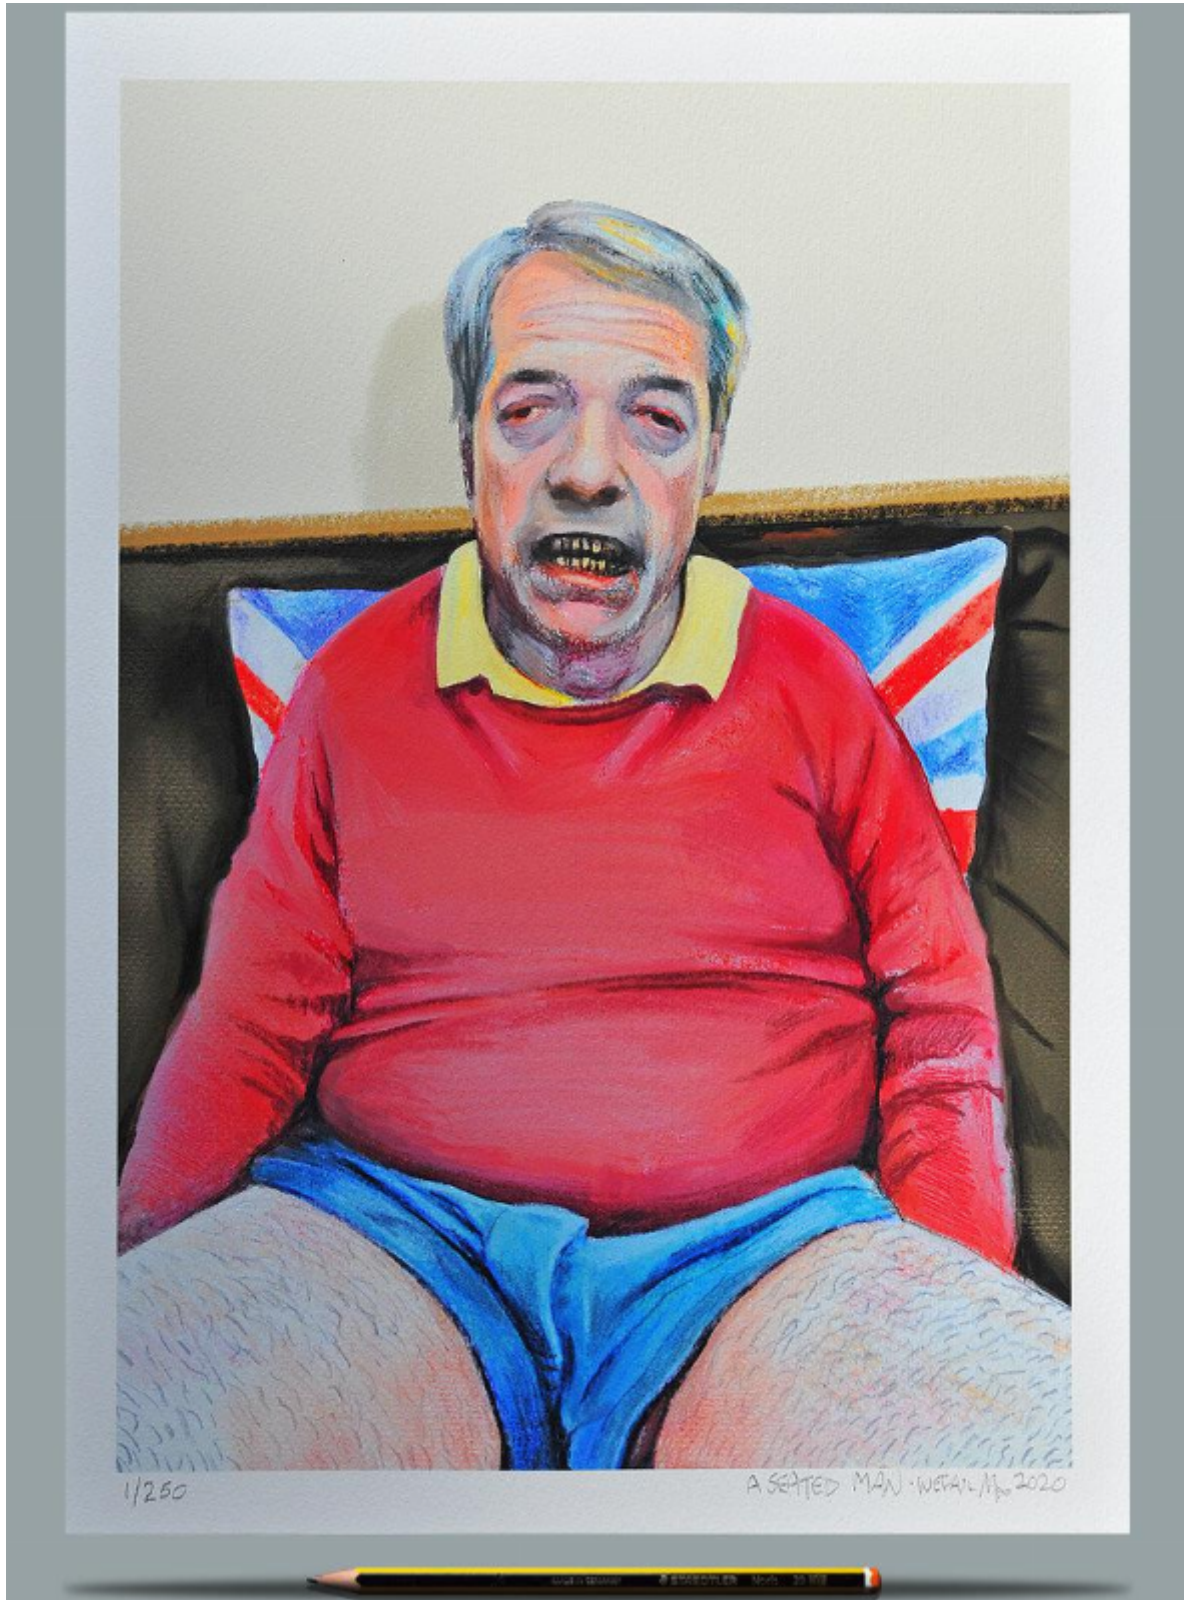

A Seated Man

Wefail

£50

REF: 1375

Height: 42 cm (16.5")

Width: 30 cm (11.8")

Description

Portrait of Nigel Farage.

A3 giclée print with dye based inks on textured 210gsm Hahnemühle Albrecht Durer paper.

ED. /250

Signed by the Artist.