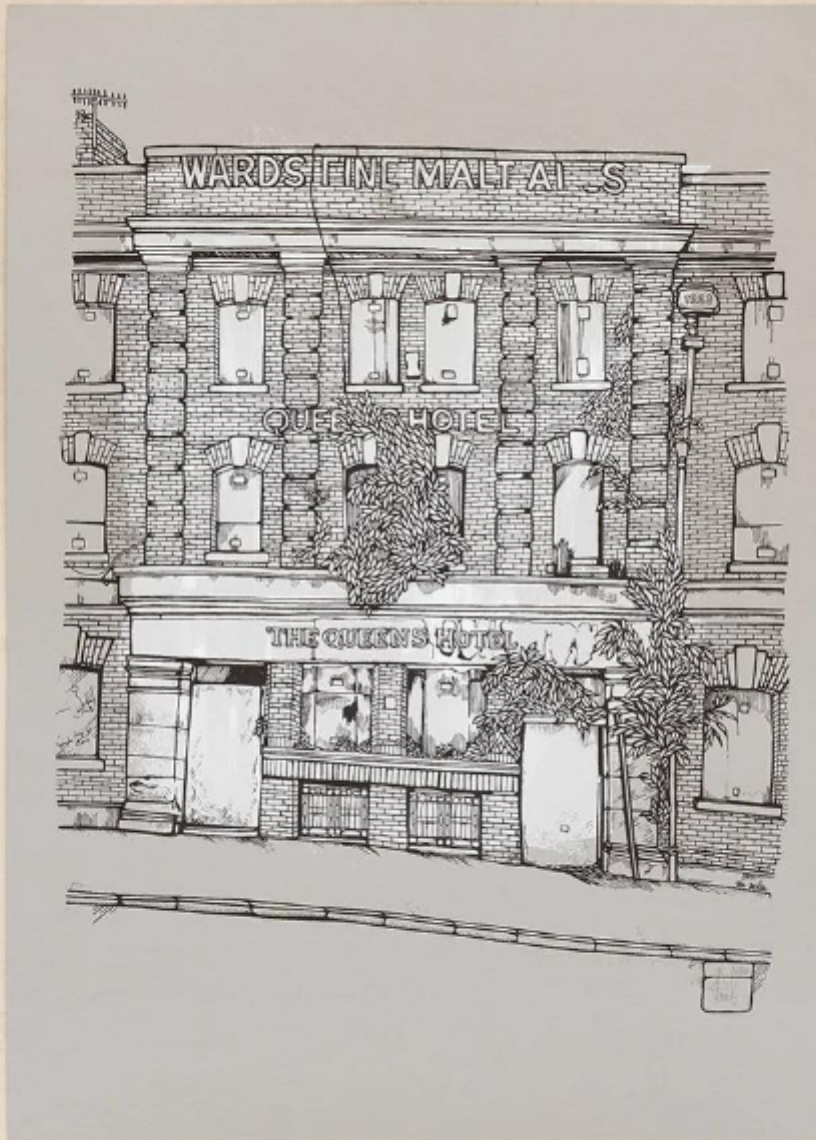

The Queens Hotel - Framed

Jo Peel

£245

REF: 3041

Height: 73 cm (28.7")

Width: 53 cm (20.9")

## Description

Conservation Framed with AR70 Glass.

2 Colour Screen Print on 360gsm Landor Grey paper.

ED. /30

Signed by the Artist.