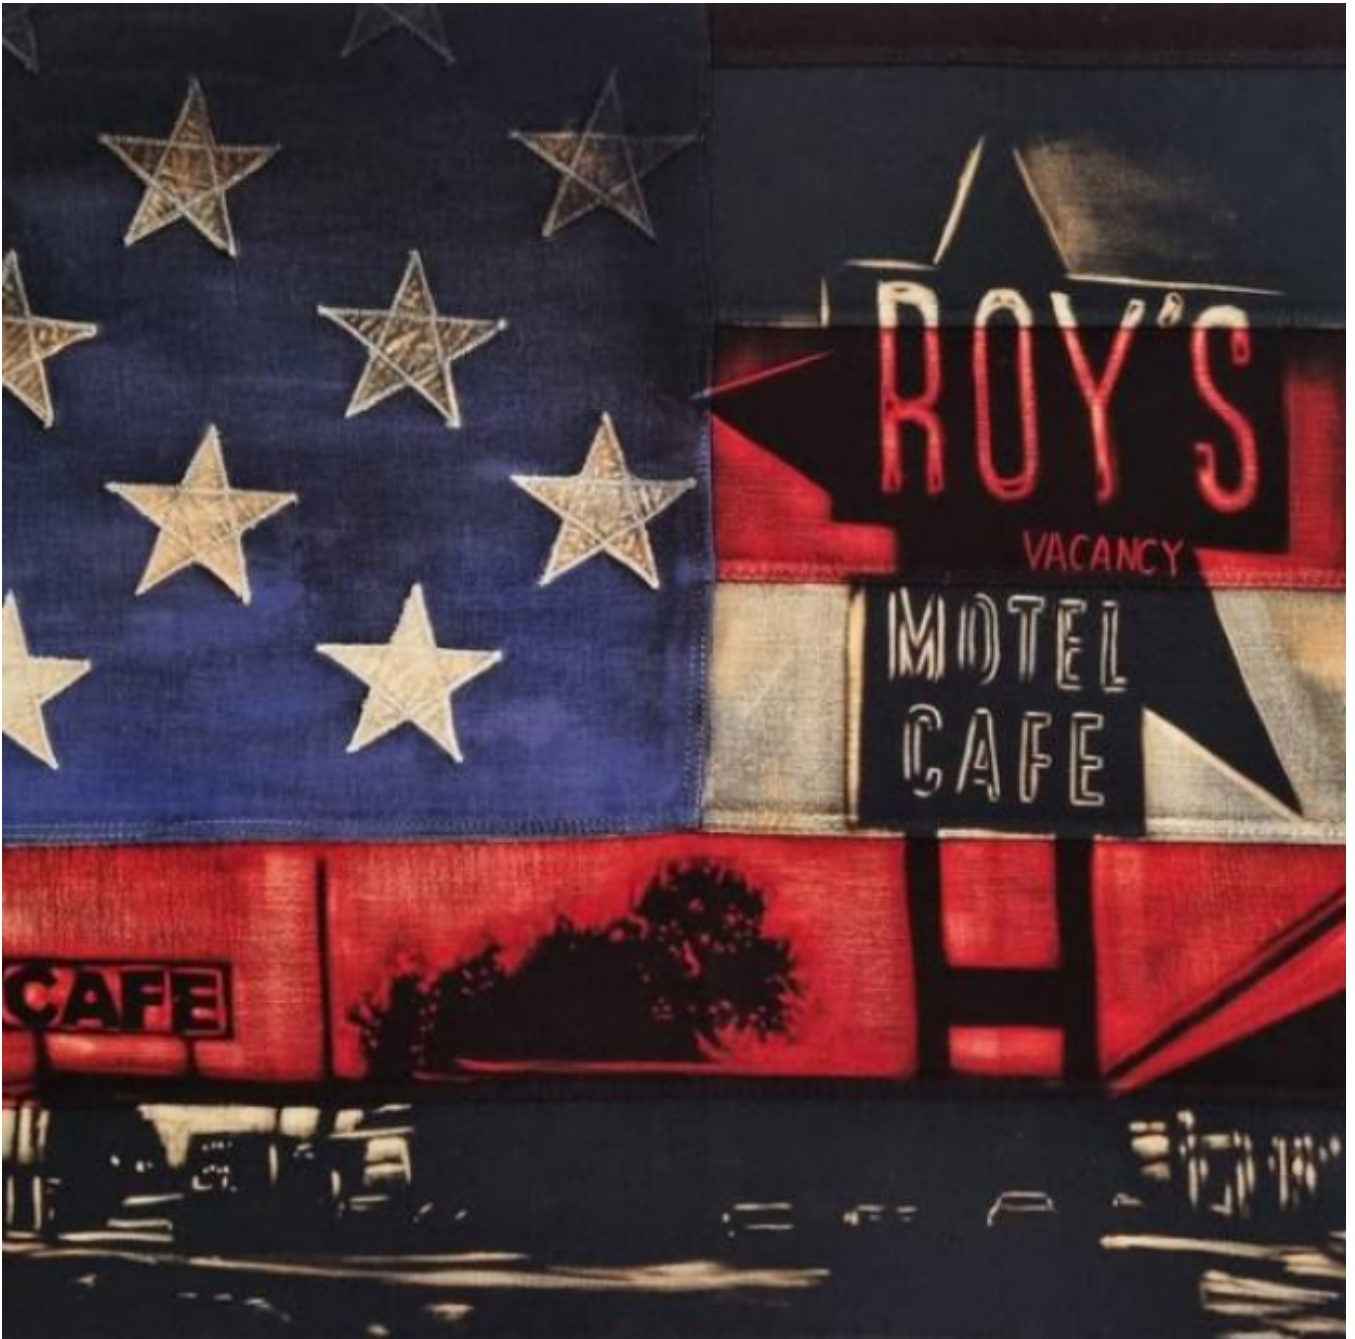

Roys - Framed

Pam Glew

£1,900

REF: 2541

Height: 79.5 cm (31.3")

Width: 65 cm (25.6")

Description

Tray Framed in Black.

Dye and bleaching technique on vintage American flag.

'Own Art' Option Available - Contact the gallery for further information.