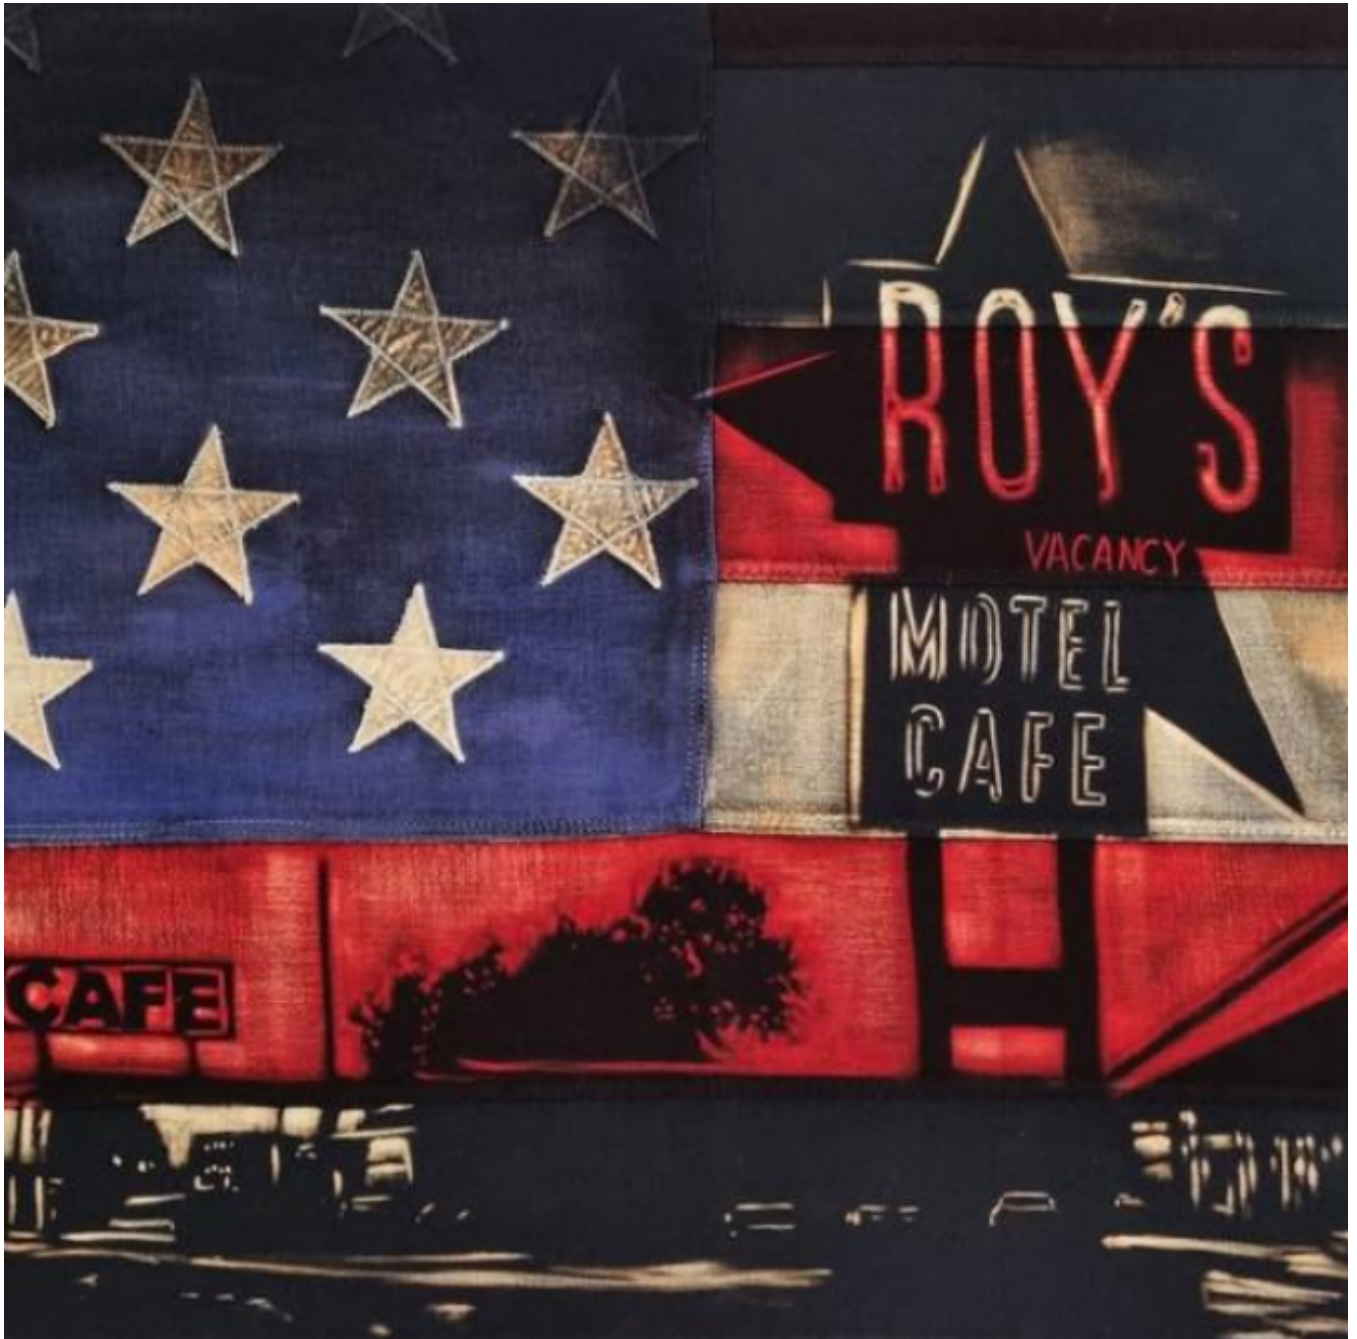

Roys - Framed

Pam Glew

£1,900

REF: 2541

Height: 79.5 cm (31.3")

Width: 65 cm (25.6")

Description

Tray Framed in Black.

Dye and bleaching technique on vintage American flag.

'Own Art' Option Available - Contact the gallery for further information.