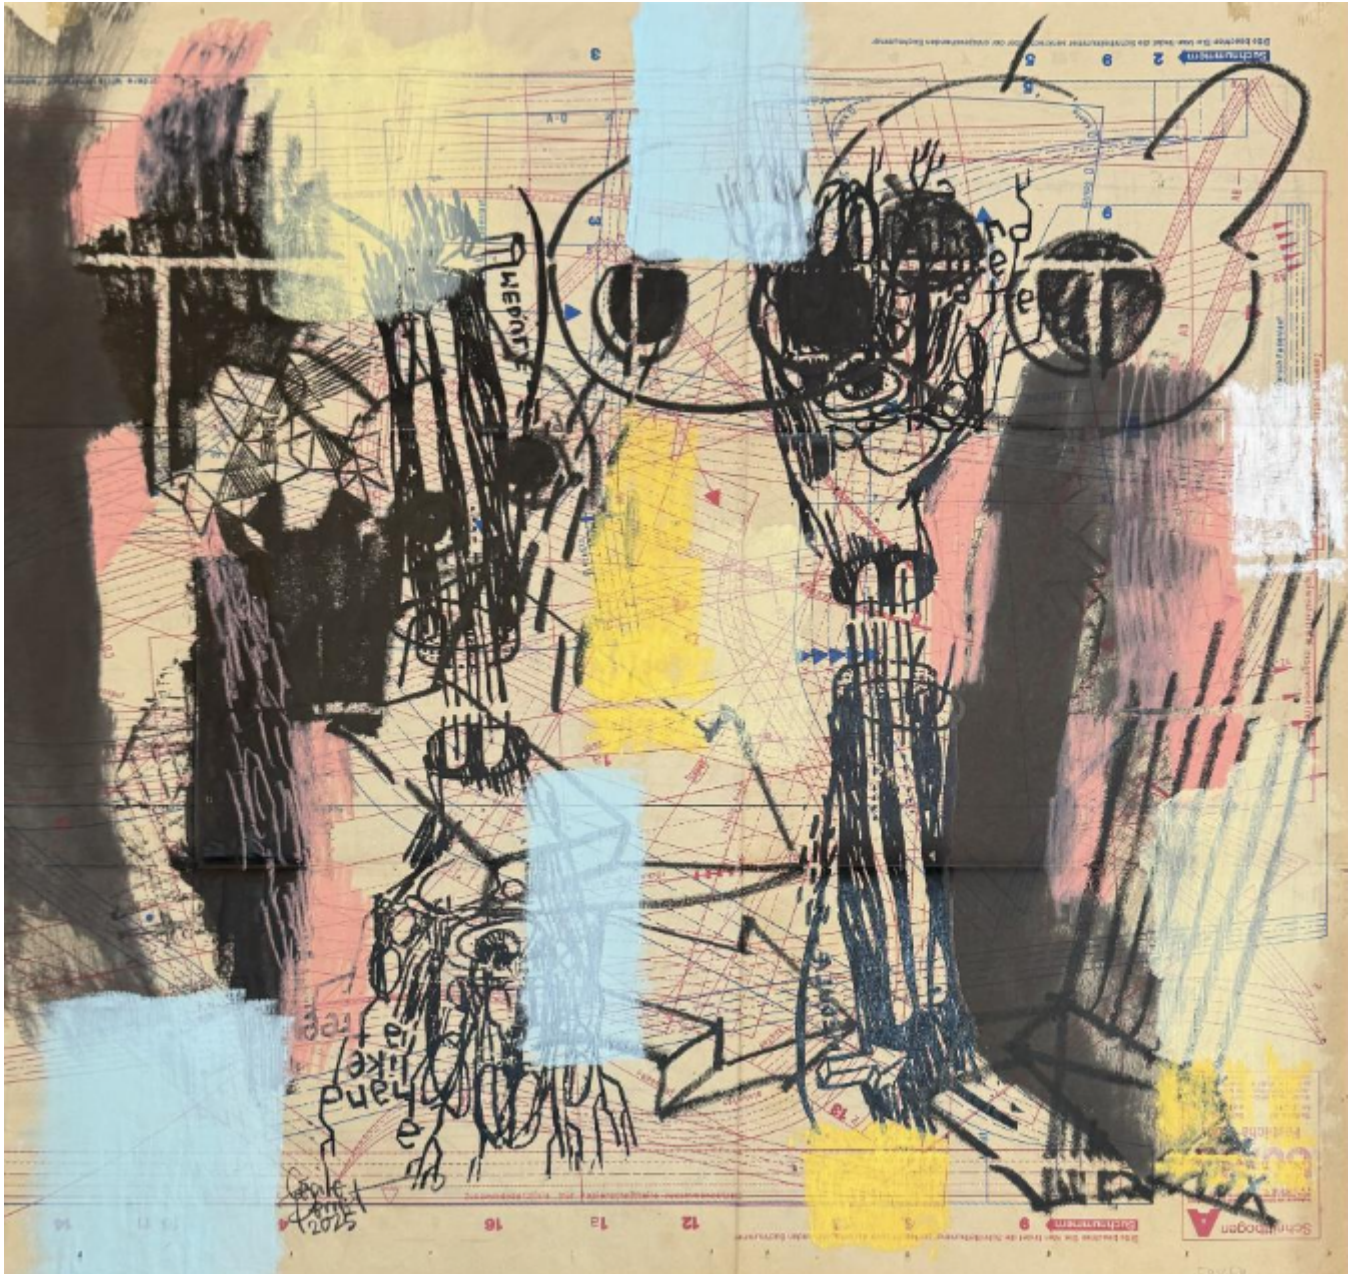

Medulae - Framed

Cecile Perret

£645

REF: 4033

Height: 58 cm (22.8")

Width: 58 cm (22.8")

Description

Conservation Framed with AR70 Glass.

Mixed media on paper map.

Original series of 5.

58 x 58 unframed

Signed by the Artist.

'Own Art' Option Available - Contact the gallery for further information.