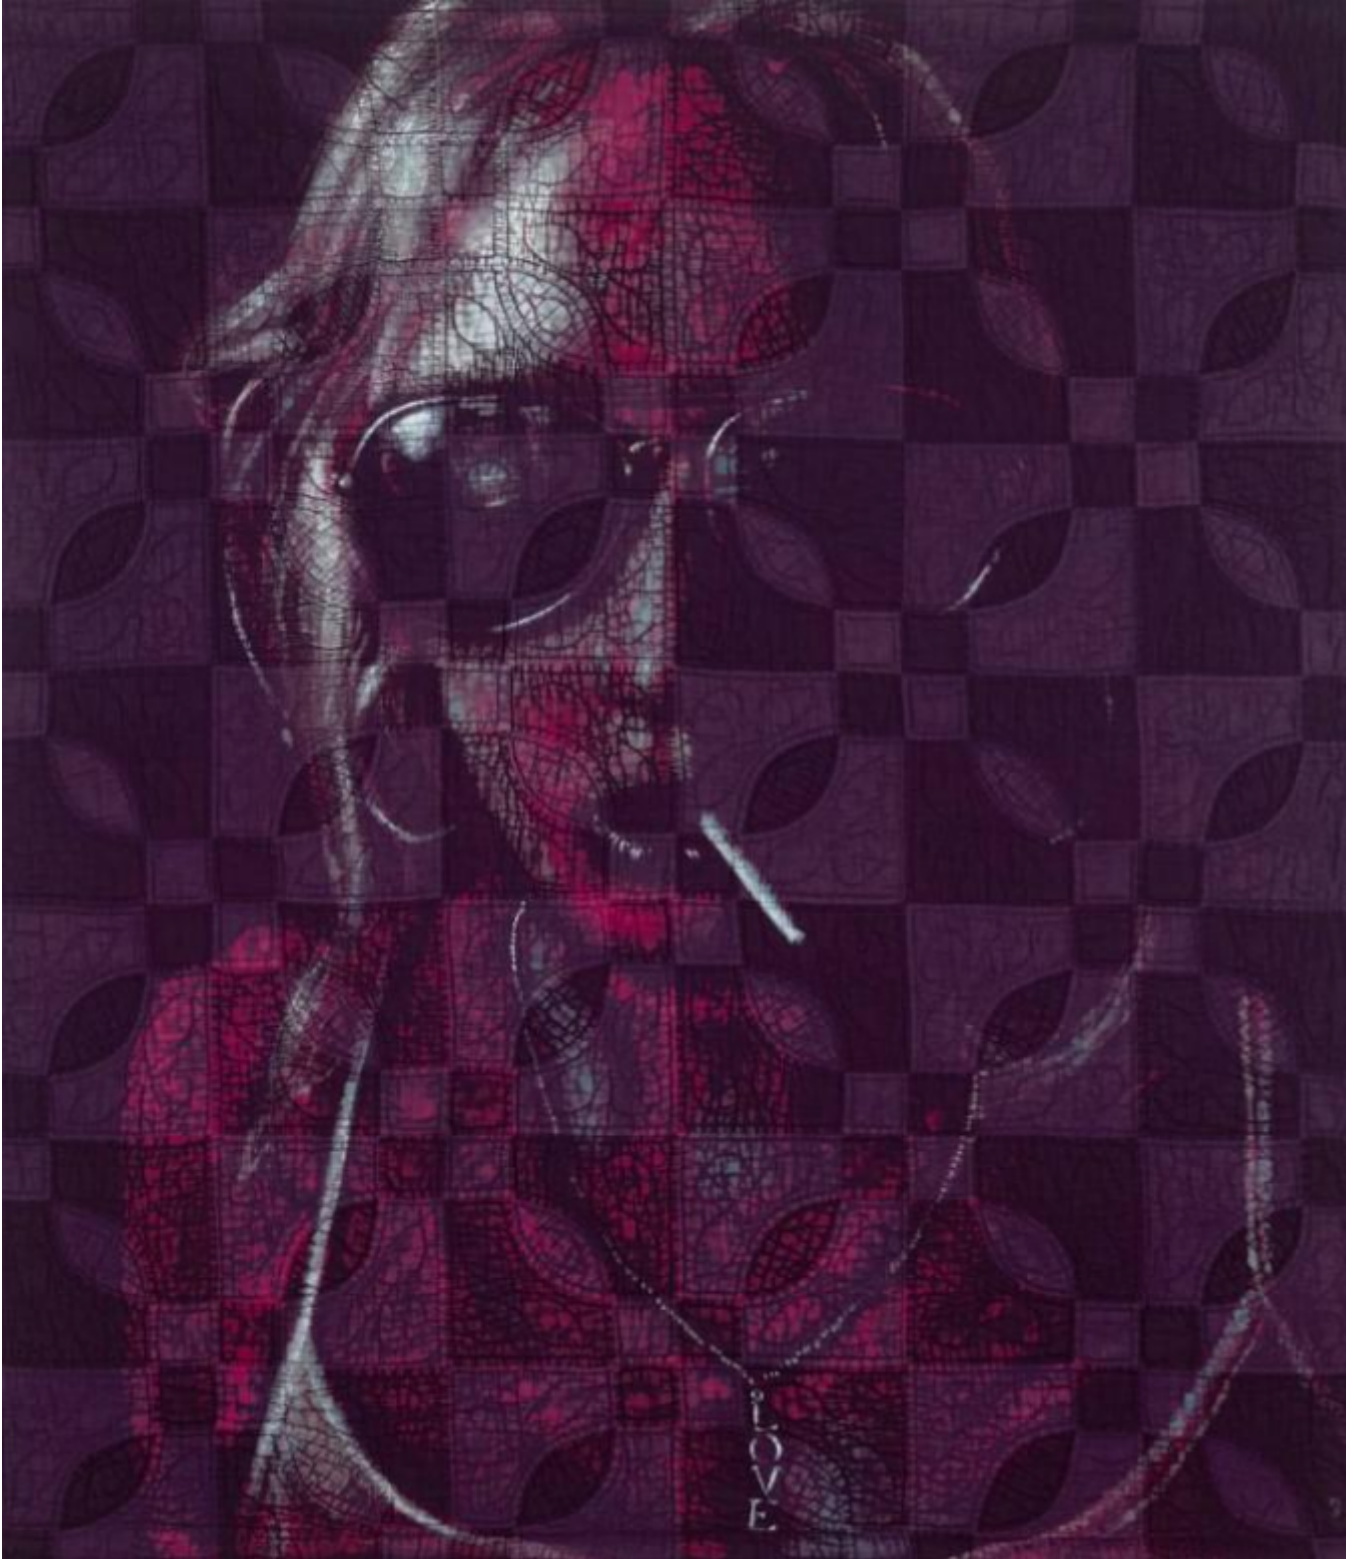

Love - Framed

Pam Glew

£2,700

REF: 2538

Height: 119 cm (46.9")

Width: 104 cm (40.9")

Description

Black frame, white behind flag and white fillet, standard glass.

Dye, bleach, Ink on vintage handmade 'Battenberg' quilt.

Model/ muse- Emily Bunclark

'Own Art' Option Available - Contact the gallery for further information.